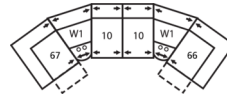

41055 RILEY

Dimensions shown as Width x Depth x Height. Specifications are correct at time of printing and are subject to change without notice.
LHF - left hand facing RHF - right hand facing IA - inside arm to inside

39 Power Rocker Recliner
42 x 40 x 41"
107 x 102 x 104cm
IA: 22" / 56cm

60 Power Armless Recliner
24 x 40 x 41"
61 x 102 x 104cm

61 Power Sofa Recliner
88 x 40 x 41"
224 x 102 x 104cm
IA: 67" / 170cm

63 Loveseat Recliner Power
64 x 40 x 41"
163 x 102 x 104cm
IA: 44" / 112cm

How We Measure

Height - measured from the highest point of the back pillow to the floor.

Depth - measured from the front edge of the seat cushion to the top of the back.

Width - measured from the widest point of the arm or arm pillow to the widest point of the opposite arm or arm pillow.

5-Seat Curved Corner Large Reclining Sectional

107 x 107"

272 x 272cm

4-Seat Wedge Separated Angled Reclining Sectional with Loveseat

159 x 73"

404 x 185cm

3-Seat Wedge Separated Angled Reclining Sectional

116 x 69"