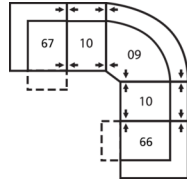

5-Seat Curved Corner Large Reclining Sectional

107 x 107"

272 x 272cm