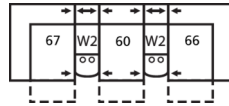

3-Seat Console Separated Reclining Sectional

114 x 65"

290 x 165cm