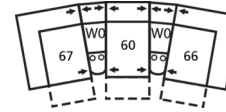

41055 RILEY

Dimensions shown as Width x Depth x Height. Specifications are correct at time of printing and are subject to change without notice.
LHF - left hand facing RHF - right hand facing IA - inside arm to inside

5-Seat Curved Corner Large Reclining Sectional

107 x 107"

272 x 272cm

4-Seat Wedge Separated Angled Reclining Sectional with Loveseat

159 x 73"

404 x 185cm

3-Seat Wedge Separated Angled Reclining Sectional

116 x 69"

295 x 175cm

4-Seat Wedge Separated Angled Reclining Sectional

154 x 73"

391 x 185cm

3-Seat Console Separated Reclining Sectional

114 x 65"

290 x 165cm

4-Seat Console Separated Reclining Sectional

151 x 65"

384 x 165cm