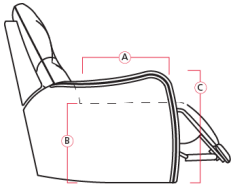

41055 RILEY

Dimensions shown as Width x Depth x Height. Specifications are correct at time of printing and are subject to change without notice.
LHF - left hand facing RHF - right hand facing IA - inside arm to inside

Dimensions

- A - Seat Depth - 20.5" / 52cm
- B - Seat Height - 19.5" / 50cm
- C - Arm Height - 24" / 61cm

Features

- Hardwood, softwood and engineered wood products; all joints pinned & glued for uniformity & strength
- Back: Premium elastic webbing offers consistent suspension for the life of the product
- Seat: 8 gauge sinuous wire springs for superior ride and comfort
- High resilience seat foam for superior durability and comfort
- Back filled with blown fibre
- Chaise styling for ultimate comfort and support in full recline

39 Power Rocker Recliner
42 x 40 x 41"
107 x 102 x 104cm
IA: 22" / 56cm

60 Power Armless Recliner
24 x 40 x 41"
61 x 102 x 104cm

61 Power Sofa Recliner
88 x 40 x 41"
224 x 102 x 104cm
IA: 67" / 170cm

63 Loveseat Recliner Power
64 x 40 x 41"
163 x 102 x 104cm
IA: 44" / 112cm

How We Measure

Height - measured from the highest point of the back pillow to the floor.

Depth - measured from the front edge of the seat cushion to the top of the back.

Width - measured from the widest point of the arm or arm pillow to the widest point of the opposite arm or arm pillow.