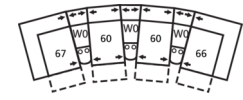

41055 RILEY

Dimensions shown as Width x Depth x Height. Specifications are correct at time of printing and are subject to change without notice.
LHF - left hand facing RHF - right hand facing IA - inside arm to inside

5-Seat Curved Corner Large Reclining Sectional

107 x 107"

272 x 272cm

4-Seat Wedge Separated Angled Reclining Sectional with Loveseat

159 x 73"

404 x 185cm

3-Seat Wedge Separated Angled Reclining Sectional

116 x 69"

295 x 175cm

4-Seat Wedge Separated Angled Reclining Sectional

154 x 73"

391 x 185cm

3-Seat Console Separated Reclining Sectional

114 x 65"

290 x 165cm

4-Seat Console Separated Reclining Sectional

151 x 65"

384 x 165cm