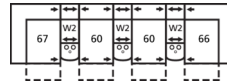

41055 RILEY

Dimensions shown as Width x Depth x Height. Specifications are correct at time of printing and are subject to change without notice.
LHF - left hand facing RHF - right hand facing IA - inside arm to inside

5-Seat Curved Corner Large Reclining Sectional

107 x 107"

272 x 272cm

4-Seat Wedge Separated Angled Reclining Sectional with Loveseat

159 x 73"

404 x 185cm

3-Seat Wedge Separated Angled Reclining Sectional

116 x 69"

295 x 175cm

4-Seat Wedge Separated Angled Reclining Sectional

154 x 73"

391 x 185cm

3-Seat Console Separated Reclining Sectional

114 x 65"

290 x 165cm

4-Seat Console Separated Reclining Sectional