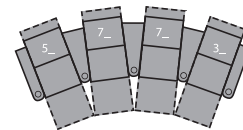

5E LHF Arm, RHF Wedge, Power Recliner
46 x 42 x 43"
117 x 107 x 109cm
IA: 23" / 58cm

6E RHF Arm, LHF Wedge, Power Recliner
46 x 42 x 43"
117 x 107 x 109cm
IA: 23" / 58cm

7E RHF Wedge, Power Recliner
38 x 42 x 43"
97 x 107 x 109cm

8E Armless Power Recliner
23 x 40 x 43"
58 x 102 x 109cm

9E LHF Wedge, Power Recliner
38 x 42 x 43"
97 x 107 x 109cm

2 Seats Straight (1_/3_)
70 x 68" / 178 x 173cm

2 Seats Curved (5_/3_)
76 x 70" / 193 x 178cm

3 Seats Straight (1_/3_/3_)
99 x 68" / 251 x 173cm

3 Seats Curved (5_/7_/3_)
114 x 74" / 290 x 188cm

4 Seats Straight (1_/3_/3_/3_)
130 x 68" / 330 x 173cm

4 Seats Curved (5_/7_/7_/3_)
150 x 78" / 381 x 198cm