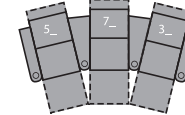

1E Power Recliner
39 x 42 x 43"
99 x 107 x 109cm
IA: 23" / 58cm

2E LHF Arm, Power Recliner
30 x 42 x 43"
76 x 107 x 109cm

3E RHF Arm, Power Recliner
30 x 42 x 43"
76 x 107 x 109cm

4E Armless Loveseat, Power Recliner
46 x 42 x 43"
117 x 107 x 109cm

5E LHF Arm, RHF Wedge, Power Recliner
46 x 42 x 43"
117 x 107 x 109cm
IA: 23" / 58cm

6E RHF Arm, LHF Wedge, Power Recliner
46 x 42 x 43"
117 x 107 x 109cm
IA: 23" / 58cm

7E RHF Wedge, Power Recliner
38 x 42 x 43"
97 x 107 x 109cm

8E Armless Power Recliner
23 x 40 x 43"
58 x 102 x 109cm

9E LHF Wedge, Power Recliner
38 x 42 x 43"
97 x 107 x 109cm

2 Seats Straight (1_/3_)
70 x 68" / 178 x 173cm

2 Seats Curved (5_/3_)
76 x 70" / 193 x 178cm

3 Seats Straight (1_/3_/3_)
99 x 68" / 251 x 173cm

3 Seats Curved (5_/7_/3_)
114 x 74" / 290 x 188cm

4 Seats Straight (1_/3_/3_/3_)
130 x 68" / 330 x 173cm

4 Seats Curved (5_/7_/7_/3_)
150 x 78" / 381 x 198cm