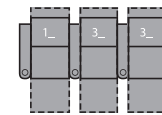

- A Seat Depth 21" / 53cm
- B Seat Height 20" / 51cm
- C Arm Height 26.25" / 67cm

Features

- > In-arm storage

Options

- > LED Lights & Cupholders
- > Wireless Bass Shaker
- > Grommets for use with accessories
- > Tray Table & Grommets

5E LHF Arm, RHF Wedge, Power Recliner
46 x 42 x 43"
117 x 107 x 109cm
IA: 23" / 58cm

6E RHF Arm, LHF Wedge, Power Recliner
46 x 42 x 43"
117 x 107 x 109cm
IA: 23" / 58cm

7E RHF Wedge, Power Recliner
38 x 42 x 43"
97 x 107 x 109cm

8E Armless Power Recliner
23 x 40 x 43"
58 x 102 x 109cm

9E LHF Wedge, Power Recliner
38 x 42 x 43"
97 x 107 x 109cm

2 Seats Straight (1_/3_)
70 x 68" / 178 x 173cm

2 Seats Curved (5_/3_)
76 x 70" / 193 x 178cm

3 Seats Straight (1_/3_/3_)
99 x 68" / 251 x 173cm

3 Seats Curved (5_/7_/3_)
114 x 74" / 290 x 188cm

4 Seats Straight (1_/3_/3_/3_)
130 x 68" / 330 x 173cm

4 Seats Curved (5_/7_/7_/3_)
150 x 78" / 381 x 198cm