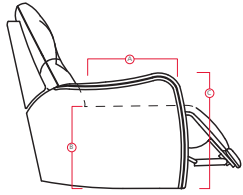

BATTERY PACKS are not recommended for use with LED / USB options.

41416 FLICKS

Printed in Canada 11/16

PALLISER®
My Home, My Style, My Way™

41416 FLICKS

PALLISER[®]
My Home, My Style, My Way™

DIMENSIONS SHOWN AS WIDTH X DEPTH X HEIGHT.
SPECIFICATIONS ARE CORRECT AT TIME OF PRINTING AND ARE SUBJECT TO CHANGE WITHOUT NOTICE.
LHF – LEFT HAND FACING RHF – RIGHT HAND FACING IA – INSIDE ARM TO INSIDE ARM

- A Seat Depth 21" / 53cm
- B Seat Height 20" / 51cm
- C Arm Height 26.25" / 67cm

Features

- > In-arm storage

Options

- > LED Lights & Cupholders
- > Wireless Bass Shaker
- > Grommets for use with accessories
- > Tray Table & Grommets