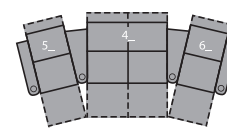

5E LHF Arm, RHF Wedge, Power Recliner
46 x 42 x 43"
117 x 107 x 109cm
IA: 23" / 58cm

6E RHF Arm, LHF Wedge, Power Recliner
46 x 42 x 43"
117 x 107 x 109cm
IA: 23" / 58cm

7E RHF Wedge, Power Recliner
38 x 42 x 43"
97 x 107 x 109cm

8E Armless Power Recliner
23 x 40 x 43"
58 x 102 x 109cm

9E LHF Wedge, Power Recliner
38 x 42 x 43"
97 x 107 x 109cm

2 Seats Straight (1_/3_)
70 x 68" / 178 x 173cm

2 Seats Curved (5_/3_)
76 x 70" / 193 x 178cm

3 Seats Straight (1_/3_/3_)
99 x 68" / 251 x 173cm

3 Seats Curved (5_/7_/3_)
114 x 74" / 290 x 188cm

4 Seats Straight (1_/3_/3_/3_)
130 x 68" / 330 x 173cm

4 Seats Curved (5_/7_/7_/3_)
150 x 78" / 381 x 198cm

4 Seats Straight (1_/4_/1_)
122 x 68" / 310 x 173cm

4 Seats Curved (5_/4_/6_)
137 x 74" / 348 x 188cm

For more information, go to palliser.com