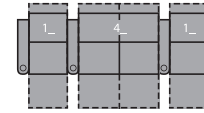

- A Seat Depth 21" / 53cm
- B Seat Height 20" / 51cm
- C Arm Height 26.25" / 67cm

Features

- > In-arm storage

Options

- > LED Lights & Cupholders
- > Wireless Bass Shaker
- > Grommets for use with accessories
- > Tray Table & Grommets

8E Armless Power Recliner
23 x 40 x 43"
58 x 102 x 109cm

9E LHF Wedge, Power Recliner
38 x 42 x 43"
97 x 107 x 109cm

2 Seats Straight (1_/3_)
70 x 68" / 178 x 173cm

2 Seats Curved (5_/3_)
76 x 70" / 193 x 178cm

3 Seats Straight (1_/3_/3_)
99 x 68" / 251 x 173cm

3 Seats Curved (5_/7_/3_)
114 x 74" / 290 x 188cm

4 Seats Straight (1_/3_/3_/3_)
130 x 68" / 330 x 173cm

4 Seats Curved (5_/7_/7_/3_)
150 x 78" / 381 x 198cm

4 Seats Straight (1_/4_/1_)
122 x 68" / 310 x 173cm

4 Seats Curved (5_/4_/6_)
137 x 74" / 348 x 188cm

For more information, go to palliser.com