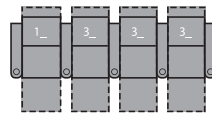

- A Seat Depth 21" / 53cm
- B Seat Height 20" / 51cm
- C Arm Height 26.25" / 67cm

Features

- > In-arm storage

Options

- > LED Lights & Cupholders
- > Wireless Bass Shaker
- > Grommets for use with accessories
- > Tray Table & Grommets

5E LHF Arm, RHF Wedge, Power Recliner
46 x 42 x 43"
117 x 107 x 109cm
IA: 23" / 58cm

6E RHF Arm, LHF Wedge, Power Recliner
46 x 42 x 43"
117 x 107 x 109cm
IA: 23" / 58cm

7E RHF Wedge, Power Recliner
38 x 42 x 43"
97 x 107 x 109cm

8E Armless Power Recliner
23 x 40 x 43"
58 x 102 x 109cm

9E LHF Wedge, Power Recliner
38 x 42 x 43"
97 x 107 x 109cm

2 Seats Straight (1_/3_)
70 x 68" / 178 x 173cm

2 Seats Curved (5_/3_)
76 x 70" / 193 x 178cm

3 Seats Straight (1_/3_/3_)
99 x 68" / 251 x 173cm

3 Seats Curved (5_/7_/3_)
114 x 74" / 290 x 188cm

4 Seats Straight (1_/3_/3_/3_)
130 x 68" / 330 x 173cm

4 Seats Curved (5_/7_/7_/3_)
150 x 78" / 381 x 198cm