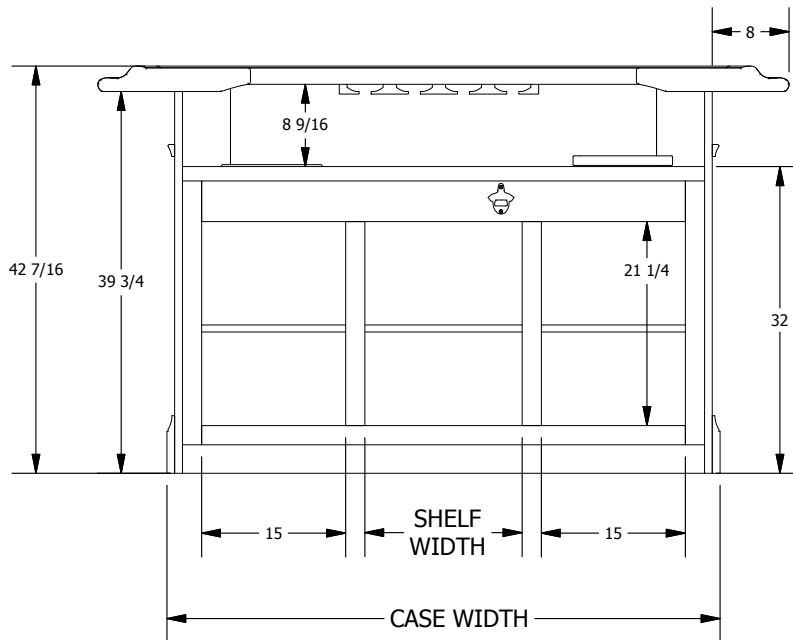

B.Y.O.B.

**Build Your Own Bar:
Product Dimension Sheets**

Published November 2014

ENTERTAINMENT FURNITURE

PROPRIETARY & CONFIDENTIAL

BYOB Std Straight Bar

PRODUCT DATA SHEET

SHEET 1 OF 1

ENTERTAINMENT FURNITURE

PROPRIETARY & CONFIDENTIAL

BYOB Dlx Straight Bar

PRODUCT DATA SHEET

SHEET 1 OF 1

PART NUMBER	# OPTION BANKS	TOTAL LENGTH	Monroe			Nassau			Richmond		
			SHELF WIDTH	CASE WIDTH	CASE DEPTH	SHELF WIDTH	CASE WIDTH	CASE DEPTH	SHELF WIDTH	CASE WIDTH	CASE DEPTH
 B60D-(STYLE)-STR	-	60	13 5/8	45 5/8	26 7/8	13 5/8	44	25 7/8	13 5/8	47 3/4	25 13/16
 B66D-(STYLE)-STR	-	66	19 5/8	51 5/8	26 7/8	19 5/8	50	25 7/8	19 5/8	53 3/4	25 13/16
 B72D-(STYLE)-STR	1	72	8 5/8	57 5/8	26 7/8	8 5/8	56	25 7/8	8 5/8	59 3/4	25 13/16
 B78D-(STYLE)-STR	1	78	14 5/8	63 5/8	26 7/8	14 5/8	62	25 7/8	14 5/8	65 3/4	25 13/16
 B84D-(STYLE)-STR	1	84	20 5/8	69 5/8	26 7/8	20 5/8	68	25 7/8	20 5/8	71 3/4	25 13/16
 B90D-(STYLE)-STR	2	90	9 5/8	75 5/8	26 7/8	9 5/8	74	25 7/8	9 5/8	77 3/4	25 13/16
 B96D-(STYLE)-STR	2	96	15 5/8	81 5/8	26 7/8	15 5/8	80	25 7/8	15 5/8	83 3/4	25 13/16
 B102D-(STYLE)-STR	2	102	21 5/8	87 5/8	26 7/8	21 5/8	86	25 7/8	21 5/8	89 3/4	25 13/16
B108D-(STYLE)-STR	3	108	10 5/8	93 5/8	26 7/8	10 5/8	92	25 7/8	10 5/8	95 3/4	25 13/16
B114SD(STYLE)-STR	3	114	16 5/8	99 5/8	26 7/8	16 5/8	98	25 7/8	16 5/8	101 3/4	25 13/16