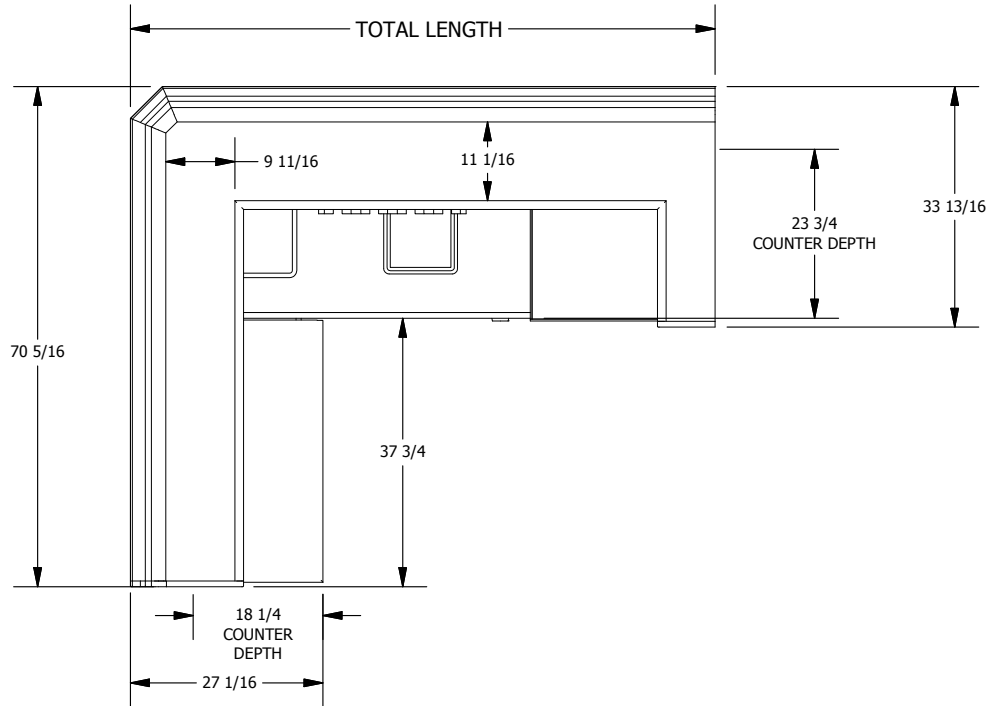

ENTERTAINMENT FURNITURE

PROPRIETARY &
CONFIDENTIAL

BYOB Dlx Flush Cut Return Bar

PRODUCT DATA SHEET

SHEET 1 OF 1

Monroe

Nassau

Richmond

	PART NUMBER	# OPTION BANKS	TOTAL LENGTH	SHELF WIDTH	CASE WIDTH	CASE DEPTH	SHELF WIDTH	CASE WIDTH	CASE DEPTH	SHELF WIDTH	CASE WIDTH	CASE DEPTH
	B64D-(STYLE)-FRT	2RET	64	8 5/8	56 13/16	63 5/8	8 5/8	56	62 11/16	8 5/8	57 3/4	62 3/4
	B70D-(STYLE)-FRT	2RET	70	14 5/8	62 13/16	63 5/8	14 5/8	62	62 11/16	14 5/8	63 3/4	62 3/4
	B76D-(STYLE)-FRT	2RET	76	20 5/8	68 13/16	63 5/8	20 5/8	68	62 11/16	20 5/8	69 3/4	62 3/4
	B82D-(STYLE)-FRT	1+2RET	82	9 5/8	74 13/16	63 5/8	9 5/8	74	62 11/16	9 5/8	75 3/4	62 3/4
	B88D-(STYLE)-FRT	1+2RET	88	15 5/8	80 13/16	63 5/8	15 5/8	80	62 11/16	15 5/8	81 3/4	62 3/4
	B94D-(STYLE)-FRT	1+2RET	94	21 5/8	86 13/16	63 5/8	21 5/8	86	62 11/16	21 5/8	87 3/4	62 3/4
	B100D-(STYLE)-FRT	2+2RET	100	10 5/8	92 13/16	63 5/8	10 5/8	92	62 11/16	10 5/8	93 3/4	62 3/4
	B106D-(STYLE)-FRT	2+2RET	106	16 5/8	98 13/16	63 5/8	16 5/8	98	62 11/16	16 5/8	99 3/4	62 3/4