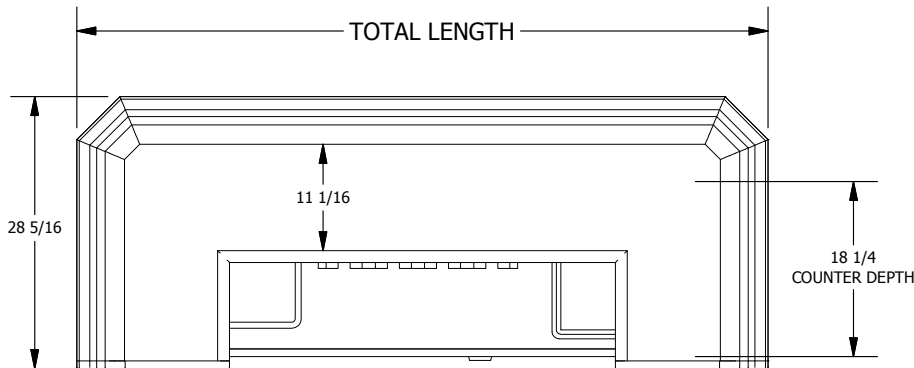

B.Y.O.B.

**Build Your Own Bar:
Product Dimension Sheets**

Published November 2014

ENTERTAINMENT FURNITURE

PROPRIETARY & CONFIDENTIAL

BYOB Std Straight Bar

PRODUCT DATA SHEET

SHEET 1 OF 1

ENTERTAINMENT FURNITURE

PROPRIETARY & CONFIDENTIAL

BYOB Dlx Straight Bar

PRODUCT DATA SHEET

SHEET 1 OF 1

PART NUMBER	# OPTION BANKS	TOTAL LENGTH	Monroe			Nassau			Richmond		
			SHELF WIDTH	CASE WIDTH	CASE DEPTH	SHELF WIDTH	CASE WIDTH	CASE DEPTH	SHELF WIDTH	CASE WIDTH	CASE DEPTH
 B60D-(STYLE)-STR	-	60	13 5/8	45 5/8	26 7/8	13 5/8	44	25 7/8	13 5/8	47 3/4	25 13/16
 B66D-(STYLE)-STR	-	66	19 5/8	51 5/8	26 7/8	19 5/8	50	25 7/8	19 5/8	53 3/4	25 13/16
 B72D-(STYLE)-STR	1	72	8 5/8	57 5/8	26 7/8	8 5/8	56	25 7/8	8 5/8	59 3/4	25 13/16
 B78D-(STYLE)-STR	1	78	14 5/8	63 5/8	26 7/8	14 5/8	62	25 7/8	14 5/8	65 3/4	25 13/16
 B84D-(STYLE)-STR	1	84	20 5/8	69 5/8	26 7/8	20 5/8	68	25 7/8	20 5/8	71 3/4	25 13/16
 B90D-(STYLE)-STR	2	90	9 5/8	75 5/8	26 7/8	9 5/8	74	25 7/8	9 5/8	77 3/4	25 13/16
 B96D-(STYLE)-STR	2	96	15 5/8	81 5/8	26 7/8	15 5/8	80	25 7/8	15 5/8	83 3/4	25 13/16
 B102D-(STYLE)-STR	2	102	21 5/8	87 5/8	26 7/8	21 5/8	86	25 7/8	21 5/8	89 3/4	25 13/16
B108D-(STYLE)-STR	3	108	10 5/8	93 5/8	26 7/8	10 5/8	92	25 7/8	10 5/8	95 3/4	25 13/16
B114SD(STYLE)-STR	3	114	16 5/8	99 5/8	26 7/8	16 5/8	98	25 7/8	16 5/8	101 3/4	25 13/16