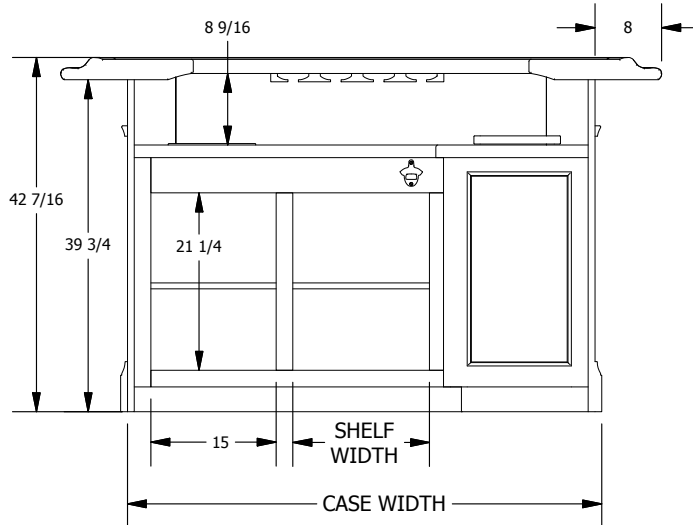

ENTERTAINMENT FURNITURE

PROPRIETARY & CONFIDENTIAL

BYOB Std Return Bar

PRODUCT DATA SHEET

SHEET 1 OF 1

Monroe

Nassau

Richmond

PART NUMBER	# OPTION BANKS	TOTAL LENGTH	Monroe			Nassau			Richmond		
			SHELF WIDTH	CASE WIDTH	CASE DEPTH	SHELF WIDTH	CASE WIDTH	CASE DEPTH	SHELF WIDTH	CASE WIDTH	CASE DEPTH
B72S-(STYLE)-RET	1+2RET	72	16 3/8	57 5/8	58 1/8	16 3/8	56	57 3/16	16 3/8	59 3/4	57 1/4
B78S-(STYLE)-RET	1+2RET	78	22 3/8	63 5/8	58 1/8	22 3/8	62	57 3/16	22 3/8	65 3/4	57 1/4
B84S-(STYLE)-RET	1+2RET	84	28 3/8	69 5/8	58 1/8	28 3/8	68	57 3/16	28 3/8	71 3/4	57 1/4
B90S-(STYLE)-RET	2+2RET	90	17 3/8	75 5/8	58 1/8	17 3/8	74	57 3/16	17 3/8	77 3/4	57 1/4
B96S-(STYLE)-RET	2+2RET	96	23 3/8	81 5/8	58 1/8	23 3/8	80	57 3/16	23 3/8	83 3/4	57 1/4
B102S-(STYLE)-RET	2+2RET	102	29 3/8	87 5/8	58 1/8	29 3/8	86	57 3/16	29 3/8	89 3/4	57 1/4
B108S-(STYLE)-RET	3+2RET	108	18 3/8	93 5/8	58 1/8	18 3/8	92	57 3/16	18 3/8	95 3/4	57 1/4
B114S-(STYLE)-RET	3+2RET	114	24 3/8	99 5/8	58 1/8	24 3/8	98	57 3/16	24 3/8	101 3/4	57 1/4