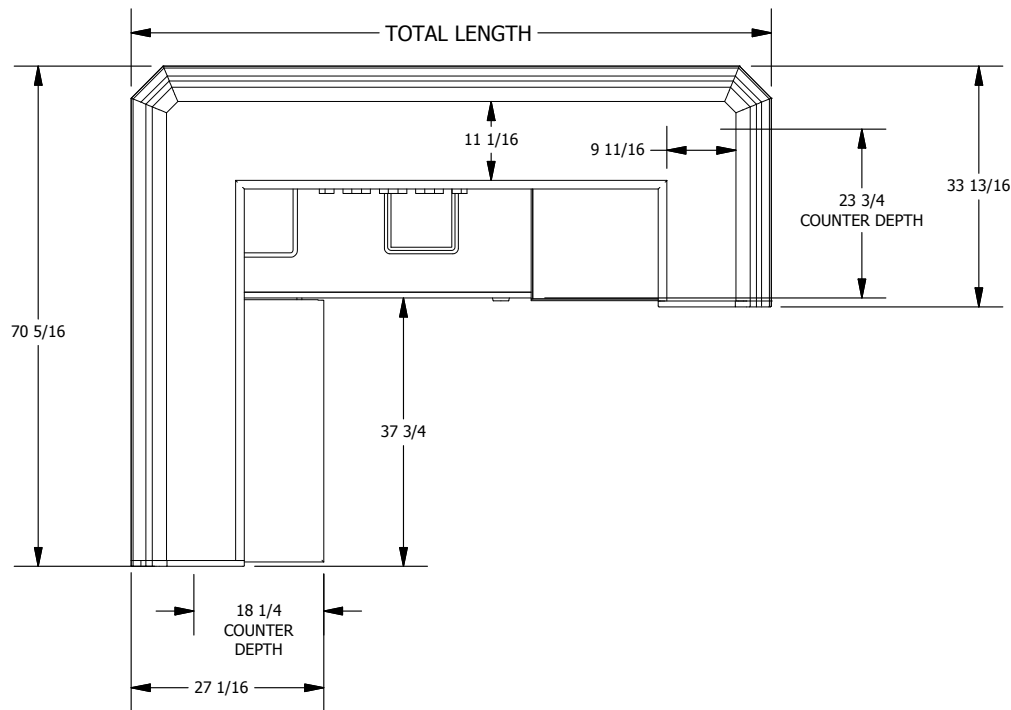

ENTERTAINMENT FURNITURE

PROPRIETARY & CONFIDENTIAL

BYOB Dlx Return Bar

PRODUCT DATA SHEET

SHEET 1 OF 1

Monroe

Nassau

Richmond

PART NUMBER	# OPTION BANKS	TOTAL LENGTH	Monroe			Nassau			Richmond		
			SHELF WIDTH	CASE WIDTH	CASE DEPTH	SHELF WIDTH	CASE WIDTH	CASE DEPTH	SHELF WIDTH	CASE WIDTH	CASE DEPTH
B72D-(STYLE)-RET	2RET	72	8 5/8	57 5/8	63 5/8	8 5/8	56	62 11/16	8 5/8	59 3/4	62 3/4
B78D-(STYLE)-RET	2RET	78	14 5/8	63 5/8	63 5/8	14 5/8	62	62 11/16	14 5/8	65 3/4	62 3/4
B84D-(STYLE)-RET	2RET	84	20 5/8	69 5/8	63 5/8	20 5/8	68	62 11/16	20 5/8	71 3/4	62 3/4
B90D-(STYLE)-RET	1+2RET	90	9 5/8	75 5/8	63 5/8	9 5/8	74	62 11/16	9 5/8	77 3/4	62 3/4
B96D-(STYLE)-RET	1+2RET	96	15 5/8	81 5/8	63 5/8	15 5/8	80	62 11/16	15 5/8	83 3/4	62 3/4
B102D-(STYLE)-RET	1+2RET	102	21 5/8	87 5/8	63 5/8	21 5/8	86	62 11/16	21 5/8	89 3/4	62 3/4
B108D-(STYLE)-RET	2+2RET	108	10 5/8	93 5/8	63 5/8	10 5/8	92	62 11/16	10 5/8	95 3/4	62 3/4
B114D-(STYLE)-RET	2+2RET	114	16 5/8	99 5/8	63 5/8	16 5/8	98	62 11/16	16 5/8	101 3/4	62 3/4