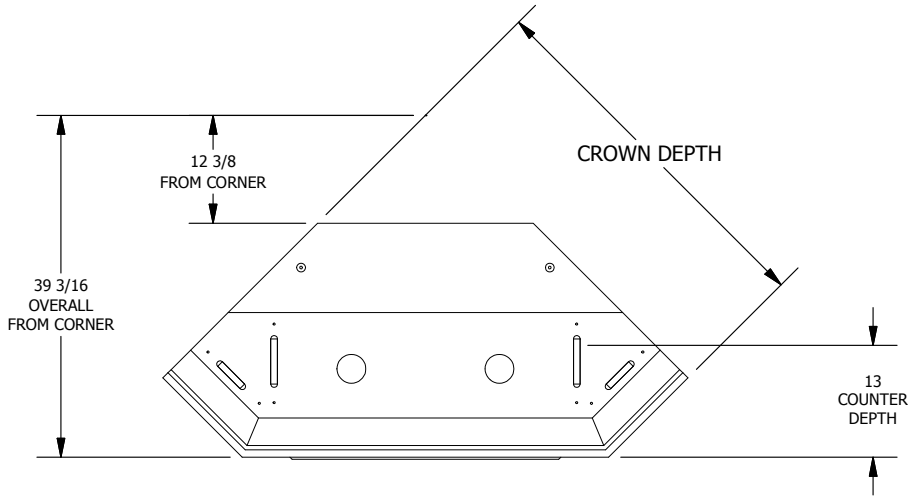

ENTERTAINMENT FURNITURE

PROPRIETARY &
CONFIDENTIAL

BYOB Dlx Corner Bar

PRODUCT DATA SHEET

SHEET 1 OF 1

Monroe

Nassau

Richmond

PART NUMBER	TOTAL HEIGHT	CROWN WIDTH	CROWN DEPTH	BASE WIDTH	TOTAL HEIGHT	CROWN WIDTH	CROWN DEPTH	BASE WIDTH	TOTAL HEIGHT	CROWN WIDTH	CROWN DEPTH	BASE WIDTH
B5084D-(STYLE)-COR	84 1/2	60 3/16	42 9/16	54 11/16	83	59 5/16	41 15/16	55.125	83	59 5/16	41 15/16	55.125
B5092D-(STYLE)-COR	92 1/2	60 3/16	42 9/16	54 11/16	91	59 5/16	41 15/16	55.125	91	59 5/16	41 15/16	55.125