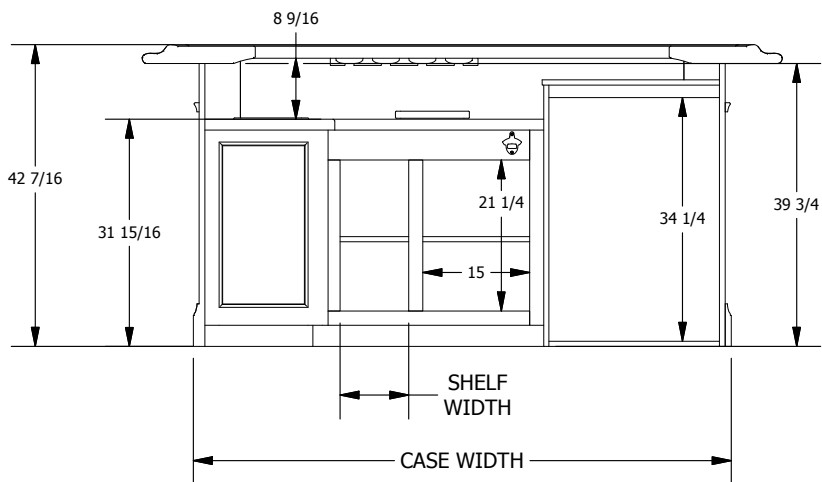

ENTERTAINMENT FURNITURE

PROPRIETARY & CONFIDENTIAL

BYOB Dlx Return Bar

PRODUCT DATA SHEET

SHEET 1 OF 1

Monroe

Nassau

Richmond

PART NUMBER	# OPTION BANKS	TOTAL LENGTH	Monroe			Nassau			Richmond		
			SHELF WIDTH	CASE WIDTH	CASE DEPTH	SHELF WIDTH	CASE WIDTH	CASE DEPTH	SHELF WIDTH	CASE WIDTH	CASE DEPTH
B72D-(STYLE)-RET	2RET	72	8 5/8	57 5/8	63 5/8	8 5/8	56	62 11/16	8 5/8	59 3/4	62 3/4
B78D-(STYLE)-RET	2RET	78	14 5/8	63 5/8	63 5/8	14 5/8	62	62 11/16	14 5/8	65 3/4	62 3/4
B84D-(STYLE)-RET	2RET	84	20 5/8	69 5/8	63 5/8	20 5/8	68	62 11/16	20 5/8	71 3/4	62 3/4
B90D-(STYLE)-RET	1+2RET	90	9 5/8	75 5/8	63 5/8	9 5/8	74	62 11/16	9 5/8	77 3/4	62 3/4
B96D-(STYLE)-RET	1+2RET	96	15 5/8	81 5/8	63 5/8	15 5/8	80	62 11/16	15 5/8	83 3/4	62 3/4
B102D-(STYLE)-RET	1+2RET	102	21 5/8	87 5/8	63 5/8	21 5/8	86	62 11/16	21 5/8	89 3/4	62 3/4
B108D-(STYLE)-RET	2+2RET	108	10 5/8	93 5/8	63 5/8	10 5/8	92	62 11/16	10 5/8	95 3/4	62 3/4
B114D-(STYLE)-RET	2+2RET	114	16 5/8	99 5/8	63 5/8	16 5/8	98	62 11/16	16 5/8	101 3/4	62 3/4