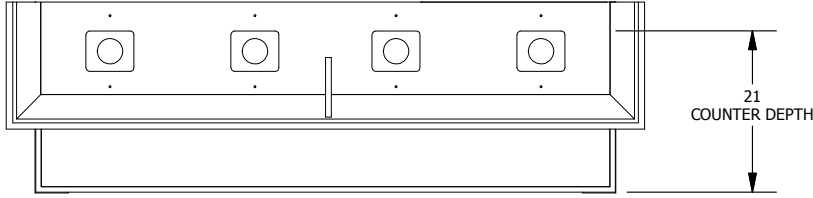

ENTERTAINMENT FURNITURE

PROPRIETARY & CONFIDENTIAL

BYOB Dlx Back Bar

PRODUCT DATA SHEET

SHEET 1 OF 1

CASE WIDTH	NUMBER DOORS	Monroe				Nassau				Richmond			
		CROWN WIDTH	CROWN DEPTH	BASE WIDTH	BASE DEPTH	CROWN WIDTH	CROWN DEPTH	BASE WIDTH	BASE DEPTH	CROWN WIDTH	CROWN DEPTH	BASE WIDTH	BASE DEPTH
44	-	53 1/8	16 9/16	45 5/8	24 13/16	51 15/16	16	45 5/8	24 13/16	51 15/16	16	45 5/8	24 13/16
50	-	59 1/8	16 9/16	51 5/8	24 13/16	57 15/16	16	51 5/8	24 13/16	57 15/16	16	51 5/8	24 13/16
56	2	65 1/8	16 9/16	57 5/8	24 13/16	63 15/16	16	57 5/8	24 13/16	63 15/16	16	57 5/8	24 13/16
62	2	71 1/8	16 9/16	63 5/8	24 13/16	69 15/16	16	63 5/8	24 13/16	69 15/16	16	63 5/8	24 13/16
68	2	77 1/8	16 9/16	69 5/8	24 13/16	75 15/16	16	69 5/8	24 13/16	75 15/16	16	69 5/8	24 13/16
74	2	83 1/8	16 9/16	75 5/8	24 13/16	81 15/16	16	75 5/8	24 13/16	81 15/16	16	75 5/8	24 13/16
80	2	89 1/8	16 9/16	81 5/8	24 13/16	87 15/16	16	81 5/8	24 13/16	87 15/16	16	81 5/8	24 13/16
86	4	95 1/8	16 9/16	87 5/8	24 13/16	93 15/16	16	87 5/8	24 13/16	93 15/16	16	87 5/8	24 13/16
92	4	101 1/8	16 9/16	93 5/8	24 13/16	99 15/16	16	93 5/8	24 13/16	99 15/16	16	93 5/8	24 13/16
98	4	107 1/8	16 9/16	99 5/8	24 13/16	105 15/16	16	99 5/8	24 13/16	105 15/16	16	99 5/8	24 13/16