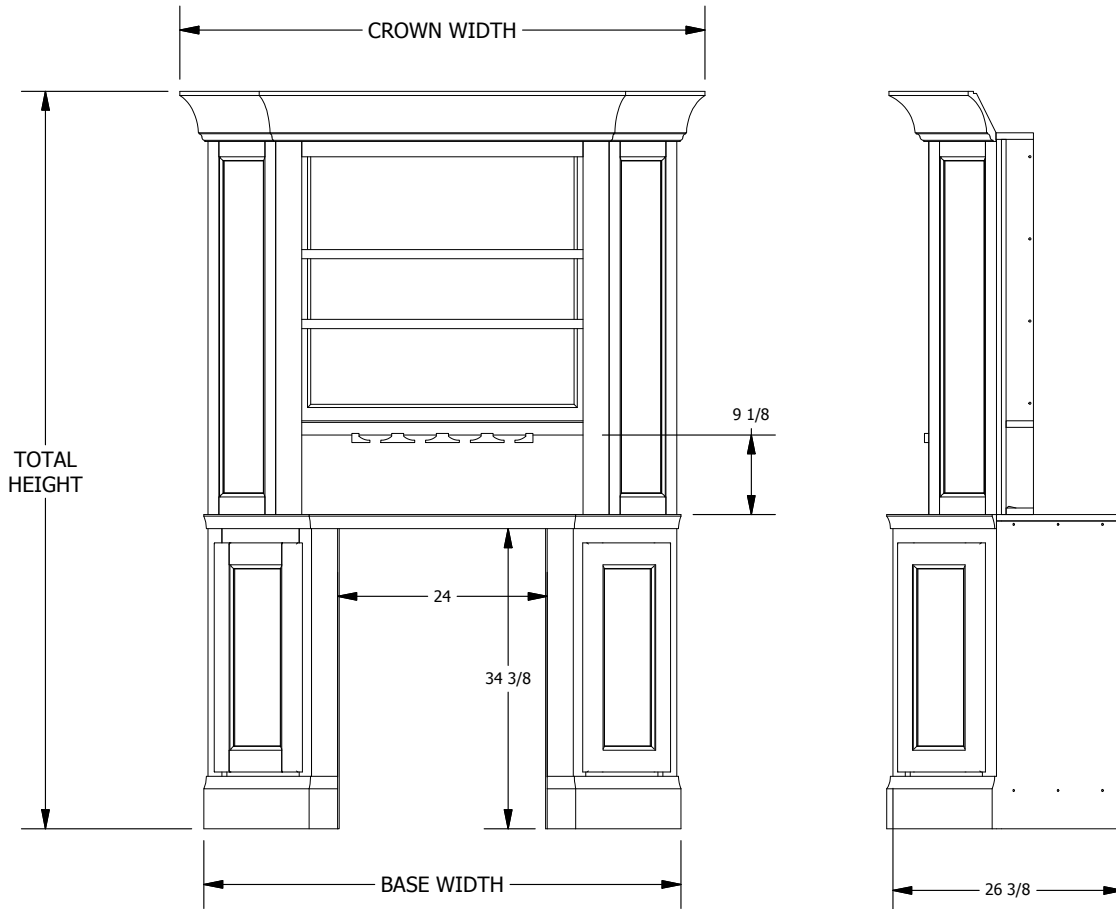

ENTERTAINMENT FURNITURE

PROPRIETARY &
CONFIDENTIAL

BYOB Dlx Corner Bar

PRODUCT DATA SHEET

SHEET 1 OF 1

Monroe

Nassau

Richmond

PART NUMBER	TOTAL HEIGHT	CROWN WIDTH	CROWN DEPTH	BASE WIDTH	TOTAL HEIGHT	CROWN WIDTH	CROWN DEPTH	BASE WIDTH	TOTAL HEIGHT	CROWN WIDTH	CROWN DEPTH	BASE WIDTH
B5084D-(STYLE)-COR	84 1/2	60 3/16	42 9/16	54 11/16	83	59 5/16	41 15/16	55.125	83	59 5/16	41 15/16	55.125
B5092D-(STYLE)-COR	92 1/2	60 3/16	42 9/16	54 11/16	91	59 5/16	41 15/16	55.125	91	59 5/16	41 15/16	55.125