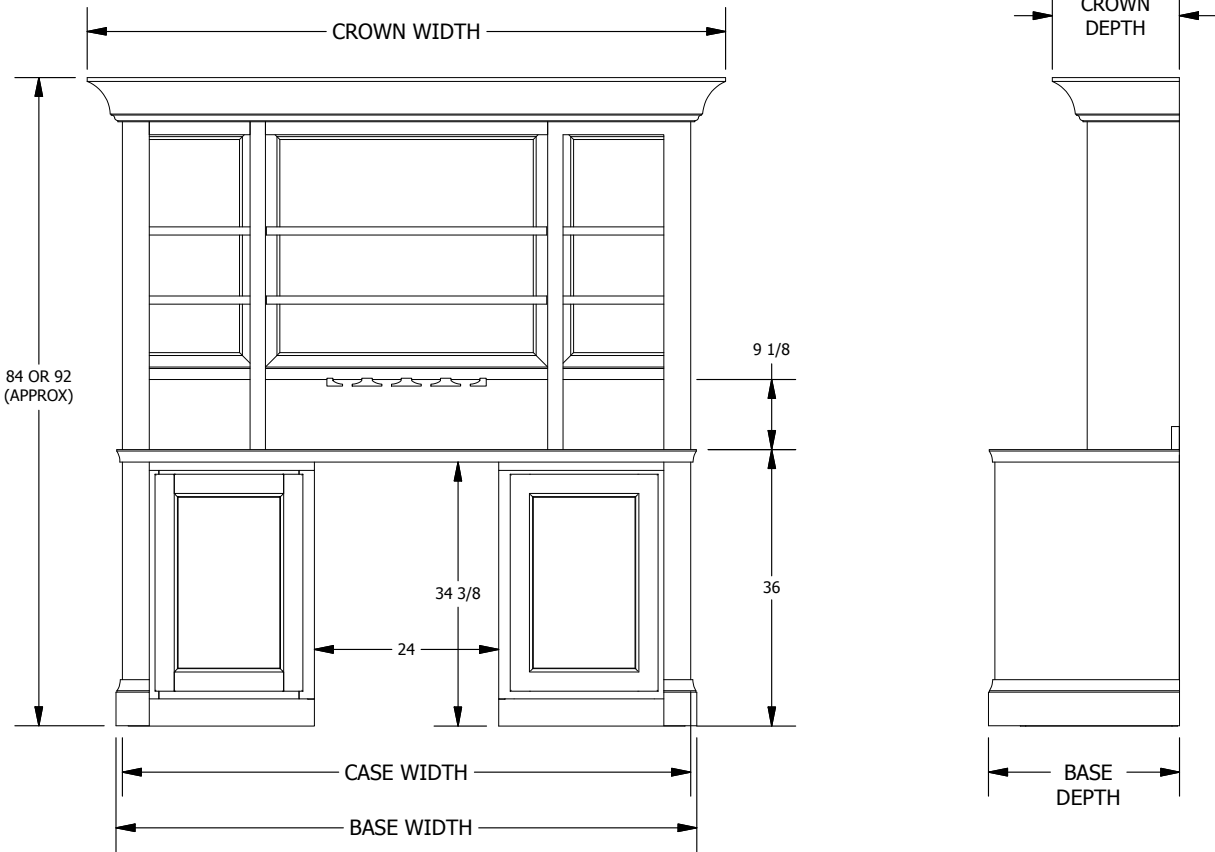

ENTERTAINMENT FURNITURE

PROPRIETARY & CONFIDENTIAL

BYOB Dlx Back Bar

PRODUCT DATA SHEET

SHEET 1 OF 1

CASE WIDTH	NUMBER DOORS	Monroe				Nassau				Richmond			
		CROWN WIDTH	CROWN DEPTH	BASE WIDTH	BASE DEPTH	CROWN WIDTH	CROWN DEPTH	BASE WIDTH	BASE DEPTH	CROWN WIDTH	CROWN DEPTH	BASE WIDTH	BASE DEPTH
44	-	53 1/8	16 9/16	45 5/8	24 13/16	51 15/16	16	45 5/8	24 13/16	51 15/16	16	45 5/8	24 13/16
50	-	59 1/8	16 9/16	51 5/8	24 13/16	57 15/16	16	51 5/8	24 13/16	57 15/16	16	51 5/8	24 13/16
56	2	65 1/8	16 9/16	57 5/8	24 13/16	63 15/16	16	57 5/8	24 13/16	63 15/16	16	57 5/8	24 13/16
62	2	71 1/8	16 9/16	63 5/8	24 13/16	69 15/16	16	63 5/8	24 13/16	69 15/16	16	63 5/8	24 13/16
68	2	77 1/8	16 9/16	69 5/8	24 13/16	75 15/16	16	69 5/8	24 13/16	75 15/16	16	69 5/8	24 13/16
74	2	83 1/8	16 9/16	75 5/8	24 13/16	81 15/16	16	75 5/8	24 13/16	81 15/16	16	75 5/8	24 13/16
80	2	89 1/8	16 9/16	81 5/8	24 13/16	87 15/16	16	81 5/8	24 13/16	87 15/16	16	81 5/8	24 13/16
86	4	95 1/8	16 9/16	87 5/8	24 13/16	93 15/16	16	87 5/8	24 13/16	93 15/16	16	87 5/8	24 13/16
92	4	101 1/8	16 9/16	93 5/8	24 13/16	99 15/16	16	93 5/8	24 13/16	99 15/16	16	93 5/8	24 13/16
98	4	107 1/8	16 9/16	99 5/8	24 13/16	105 15/16	16	99 5/8	24 13/16	105 15/16	16	99 5/8	24 13/16