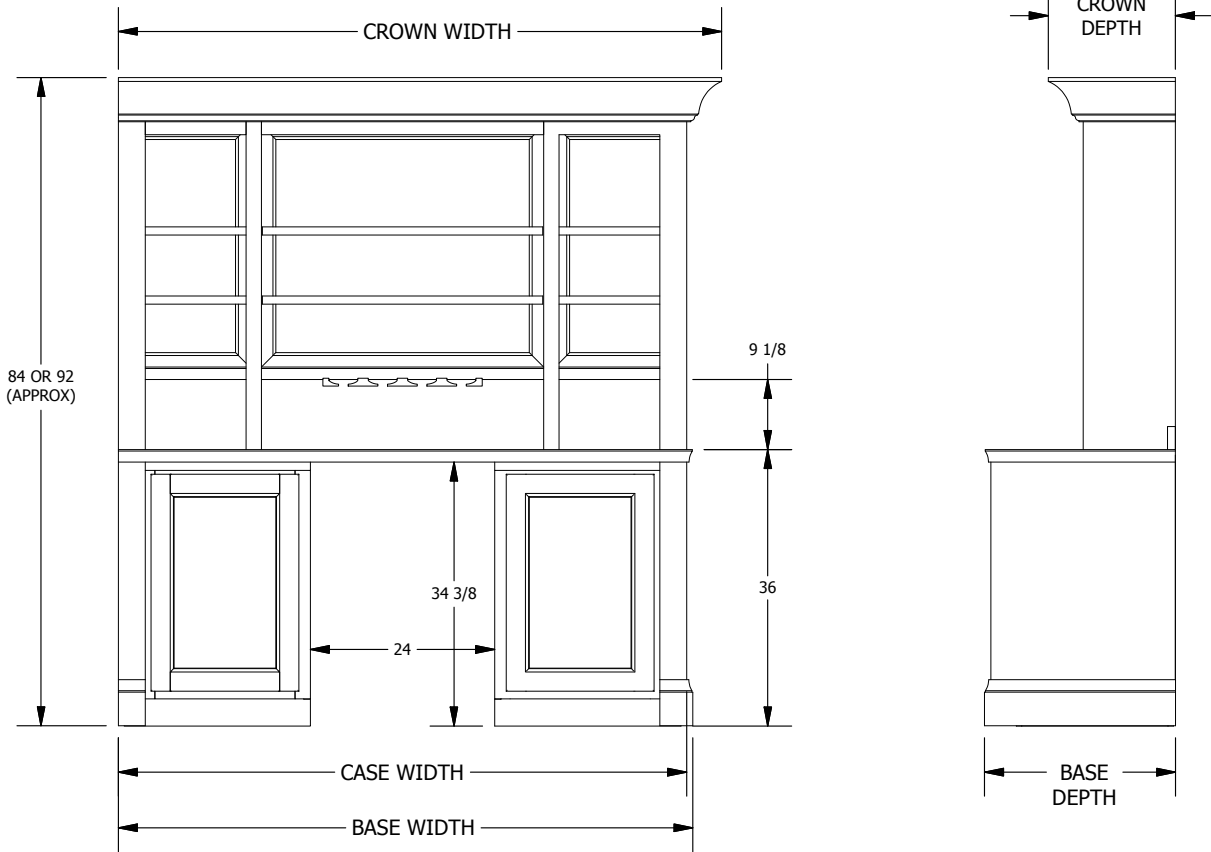

PART NUMBER	TOTAL HEIGHT	CROWN WIDTH	CROWN DEPTH	BASE WIDTH	TOTAL HEIGHT	CROWN WIDTH	CROWN DEPTH	BASE WIDTH	TOTAL HEIGHT	CROWN WIDTH	CROWN DEPTH	BASE WIDTH
B5084D-(STYLE)-COR	84 1/2	60 3/16	42 9/16	54 11/16	83	59 5/16	41 15/16	55.125	83	59 5/16	41 15/16	55.125
B5092D-(STYLE)-COR	92 1/2	60 3/16	42 9/16	54 11/16	91	59 5/16	41 15/16	55.125	91	59 5/16	41 15/16	55.125

ENTERTAINMENT FURNITURE

PROPRIETARY & CONFIDENTIAL

BYOB Dlx Flush Cut Back Bar

PRODUCT DATA SHEET

SHEET 1 OF 1

Image	CASE WIDTH	NUMBER DOORS	Monroe				Nassau				Richmond			
			CROWN WIDTH	CROWN DEPTH	BASE WIDTH	BASE DEPTH	CROWN WIDTH	CROWN DEPTH	BASE WIDTH	BASE DEPTH	CROWN WIDTH	CROWN DEPTH	BASE WIDTH	BASE DEPTH
	44	-	48 9/16	16 9/16	44 13/16	24 13/16	48	16	44 13/16	24 13/16	48	16	44 13/16	24 13/16
	50	-	54 9/16	16 9/16	50 13/16	24 13/16	54	16	50 13/16	24 13/16	54	16	50 13/16	24 13/16
	56	2	60 9/16	16 9/16	56 13/16	24 13/16	60	16	56 13/16	24 13/16	60	16	56 13/16	24 13/16
	62	2	66 9/16	16 9/16	62 13/16	24 13/16	66	16	62 13/16	24 13/16	66	16	62 13/16	24 13/16
	68	2	72 9/16	16 9/16	68 13/16	24 13/16	72	16	68 13/16	24 13/16	72	16	68 13/16	24 13/16
	74	2	78 9/16	16 9/16	74 13/16	24 13/16	78	16	74 13/16	24 13/16	78	16	74 13/16	24 13/16
	80	2	84 9/16	16 9/16	80 13/16	24 13/16	84	16	80 13/16	24 13/16	84	16	80 13/16	24 13/16
	86	4	90 9/16	16 9/16	86 13/16	24 13/16	90	16	86 13/16	24 13/16	90	16	86 13/16	24 13/16
	92	4	96 9/16	16 9/16	92 13/16	24 13/16	96	16	92 13/16	24 13/16	96	16	92 13/16	24 13/16
	98	4	102 9/16	16 9/16	98 13/16	24 13/16	102	16	98 13/16	24 13/16	102	16	98 13/16	24 13/16