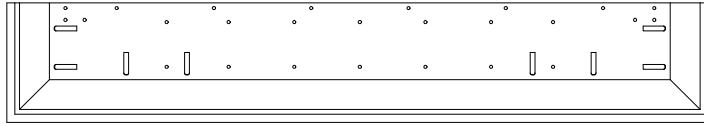

BYOB Dix Walkup Wall Bar

			Monroe		Nassau		Richmond	
	CASE WIDTH	NUMBER DOORS	BASE WIDTH	BASE DEPTH	BASE WIDTH	BASE DEPTH	BASE WIDTH	BASE DEPTH
	44	-	45 5/8	24 13/16	45 5/8	24 13/16	45 5/8	24 13/16
	50	-	51 5/8	24 13/16	51 5/8	24 13/16	51 5/8	24 13/16
	56	2	57 5/8	24 13/16	57 5/8	24 13/16	57 5/8	24 13/16
	62	2	63 5/8	24 13/16	63 5/8	24 13/16	63 5/8	24 13/16
	68	2	69 5/8	24 13/16	69 5/8	24 13/16	69 5/8	24 13/16
	74	2	75 5/8	24 13/16	75 5/8	24 13/16	75 5/8	24 13/16
	80	2	81 5/8	24 13/16	81 5/8	24 13/16	81 5/8	24 13/16
	86	4	87 5/8	24 13/16	87 5/8	24 13/16	87 5/8	24 13/16
	92	4	93 5/8	24 13/16	93 5/8	24 13/16	93 5/8	24 13/16
	98	4	99 5/8	24 13/16	99 5/8	24 13/16	99 5/8	24 13/16

ENTERTAINMENT FURNITURE

PROPRIETARY &
CONFIDENTIAL

BYOB Hanging Wall Bar

PRODUCT DATA SHEET

SHEET 1 OF 1

WIDTH	Monroe			Nassau			Richmond		
	TOTAL HEIGHT	CROWN WIDTH	CROWN DEPTH	TOTAL HEIGHT	CROWN WIDTH	CROWN DEPTH	TOTAL HEIGHT	CROWN WIDTH	CROWN DEPTH
48	35 3/8	55 1/8	9 5/16	35 3/8	56 8/25	10	35 3/8	56 8/25	10
60	35 3/8	67 1/8	9 5/16	35 3/8	68 8/25	10	35 3/8	68 8/25	10