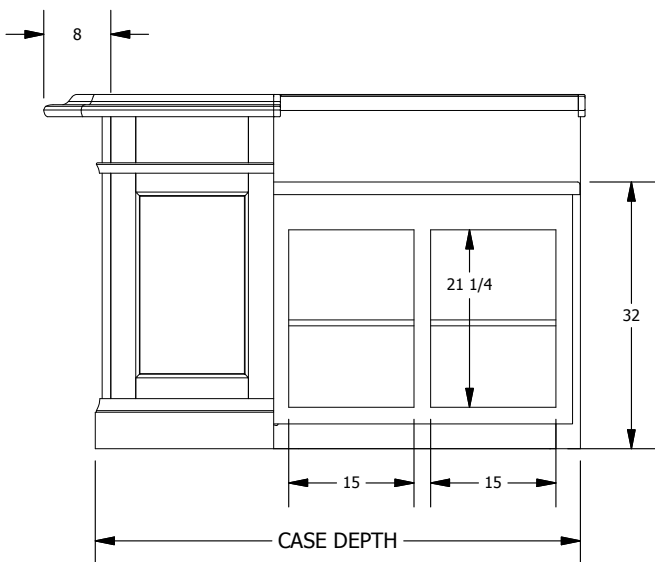

ENTERTAINMENT FURNITURE

PROPRIETARY & CONFIDENTIAL

BYOB Std Return Bar

PRODUCT DATA SHEET

SHEET 1 OF 1

Monroe

Nassau

Richmond

PART NUMBER	# OPTION BANKS	TOTAL LENGTH	Monroe			Nassau			Richmond		
			SHELF WIDTH	CASE WIDTH	CASE DEPTH	SHELF WIDTH	CASE WIDTH	CASE DEPTH	SHELF WIDTH	CASE WIDTH	CASE DEPTH
B72S-(STYLE)-RET	1+2RET	72	16 3/8	57 5/8	58 1/8	16 3/8	56	57 3/16	16 3/8	59 3/4	57 1/4
B78S-(STYLE)-RET	1+2RET	78	22 3/8	63 5/8	58 1/8	22 3/8	62	57 3/16	22 3/8	65 3/4	57 1/4
B84S-(STYLE)-RET	1+2RET	84	28 3/8	69 5/8	58 1/8	28 3/8	68	57 3/16	28 3/8	71 3/4	57 1/4
B90S-(STYLE)-RET	2+2RET	90	17 3/8	75 5/8	58 1/8	17 3/8	74	57 3/16	17 3/8	77 3/4	57 1/4
B96S-(STYLE)-RET	2+2RET	96	23 3/8	81 5/8	58 1/8	23 3/8	80	57 3/16	23 3/8	83 3/4	57 1/4
B102S-(STYLE)-RET	2+2RET	102	29 3/8	87 5/8	58 1/8	29 3/8	86	57 3/16	29 3/8	89 3/4	57 1/4
B108S-(STYLE)-RET	3+2RET	108	18 3/8	93 5/8	58 1/8	18 3/8	92	57 3/16	18 3/8	95 3/4	57 1/4
B114S-(STYLE)-RET	3+2RET	114	24 3/8	99 5/8	58 1/8	24 3/8	98	57 3/16	24 3/8	101 3/4	57 1/4