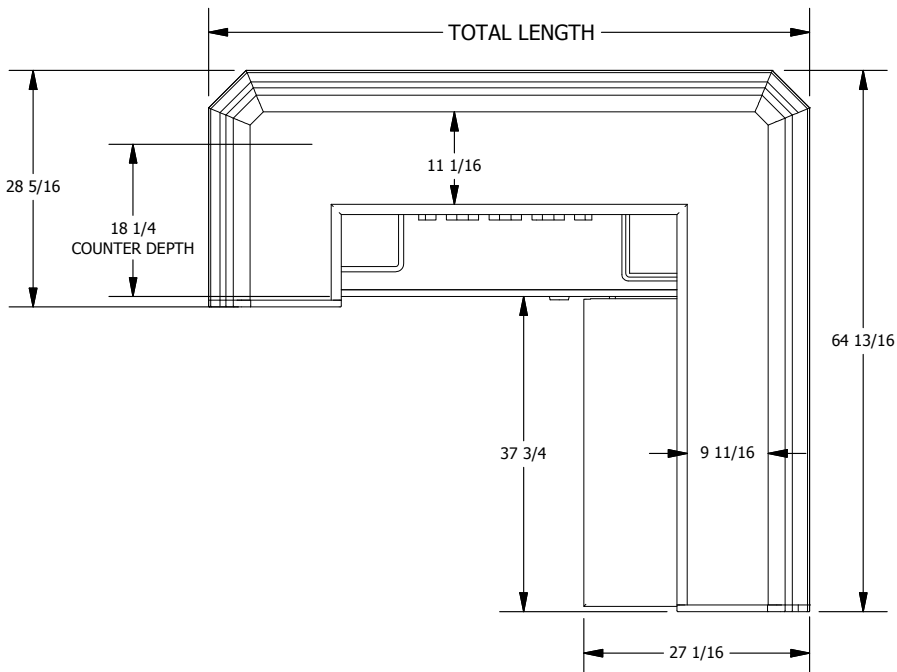

ENTERTAINMENT FURNITURE

PROPRIETARY & CONFIDENTIAL

BYOB Std Return Bar

PRODUCT DATA SHEET

SHEET 1 OF 1

Monroe

Nassau

Richmond

PART NUMBER	# OPTION BANKS	TOTAL LENGTH	Monroe			Nassau			Richmond		
			SHELF WIDTH	CASE WIDTH	CASE DEPTH	SHELF WIDTH	CASE WIDTH	CASE DEPTH	SHELF WIDTH	CASE WIDTH	CASE DEPTH
B72S-(STYLE)-RET	1+2RET	72	16 3/8	57 5/8	58 1/8	16 3/8	56	57 3/16	16 3/8	59 3/4	57 1/4
B78S-(STYLE)-RET	1+2RET	78	22 3/8	63 5/8	58 1/8	22 3/8	62	57 3/16	22 3/8	65 3/4	57 1/4
B84S-(STYLE)-RET	1+2RET	84	28 3/8	69 5/8	58 1/8	28 3/8	68	57 3/16	28 3/8	71 3/4	57 1/4
B90S-(STYLE)-RET	2+2RET	90	17 3/8	75 5/8	58 1/8	17 3/8	74	57 3/16	17 3/8	77 3/4	57 1/4
B96S-(STYLE)-RET	2+2RET	96	23 3/8	81 5/8	58 1/8	23 3/8	80	57 3/16	23 3/8	83 3/4	57 1/4
B102S-(STYLE)-RET	2+2RET	102	29 3/8	87 5/8	58 1/8	29 3/8	86	57 3/16	29 3/8	89 3/4	57 1/4
B108S-(STYLE)-RET	3+2RET	108	18 3/8	93 5/8	58 1/8	18 3/8	92	57 3/16	18 3/8	95 3/4	57 1/4
B114S-(STYLE)-RET	3+2RET	114	24 3/8	99 5/8	58 1/8	24 3/8	98	57 3/16	24 3/8	101 3/4	57 1/4