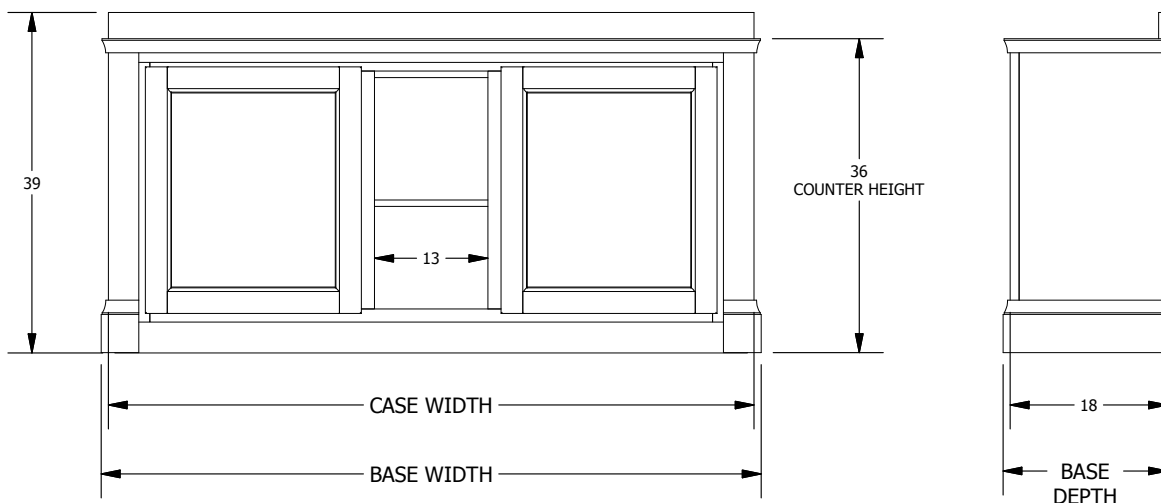

ENTERTAINMENT FURNITURE

PROPRIETARY &
CONFIDENTIAL

BYOB Std Walkup Wall Bar

PRODUCT DATA SHEET

SHEET 1 OF 1

Monroe

Nassau

Richmond

	CASE WIDTH	NUMBER DOORS	BASE WIDTH	BASE DEPTH	BASE WIDTH	BASE DEPTH	BASE WIDTH	BASE DEPTH
	44	1	45 5/8	18 13/16	45 5/8	18 13/16	45 5/8	18 13/16
	50	1	51 5/8	18 13/16	51 5/8	18 13/16	51 5/8	18 13/16
	56	2	57 5/8	18 13/16	57 5/8	18 13/16	57 5/8	18 13/16
	62	2	63 5/8	18 13/16	63 5/8	18 13/16	63 5/8	18 13/16
	68	2	69 5/8	18 13/16	69 5/8	18 13/16	69 5/8	18 13/16
	74	2	75 5/8	18 13/16	75 5/8	18 13/16	75 5/8	18 13/16
	80	4	81 5/8	18 13/16	81 5/8	18 13/16	81 5/8	18 13/16
	86	4	87 5/8	18 13/16	87 5/8	18 13/16	87 5/8	18 13/16
	92	4	93 5/8	18 13/16	93 5/8	18 13/16	93 5/8	18 13/16
	98	4	99 5/8	18 13/16	99 5/8	18 13/16	99 5/8	18 13/16