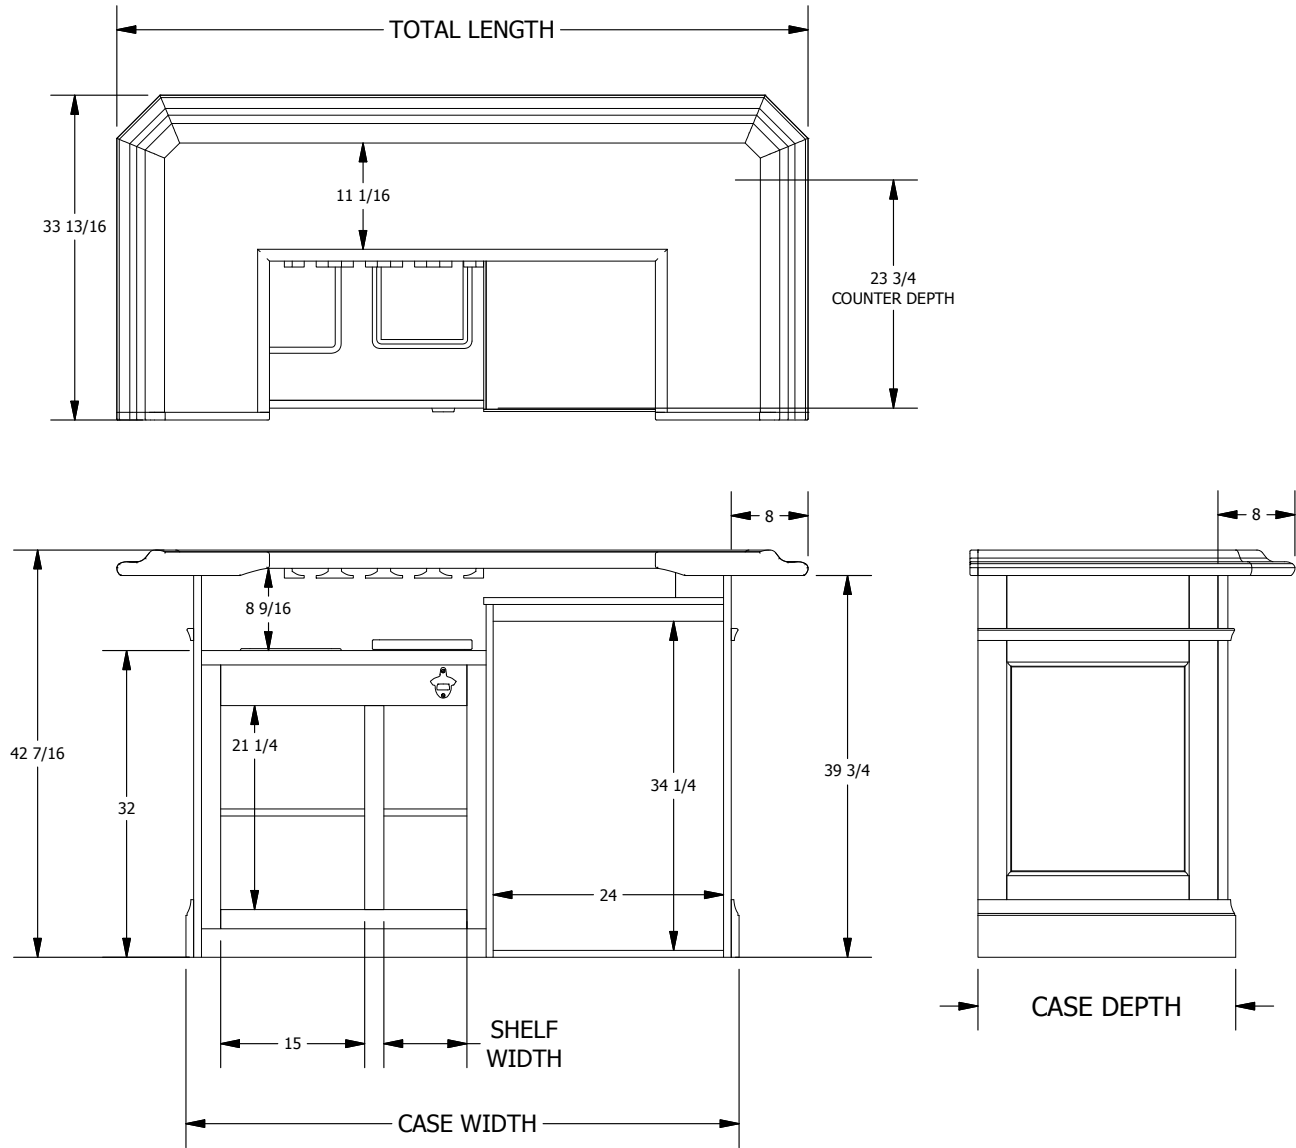

B.Y.O.B.

**Build Your Own Bar:
Product Dimension Sheets**

Published November 2014

ENTERTAINMENT FURNITURE

PROPRIETARY & CONFIDENTIAL

BYOB Std Straight Bar

PRODUCT DATA SHEET

SHEET 1 OF 1

ENTERTAINMENT FURNITURE

PROPRIETARY & CONFIDENTIAL

BYOB Dlx Straight Bar

PRODUCT DATA SHEET

SHEET 1 OF 1

PART NUMBER	# OPTION BANKS	TOTAL LENGTH	Monroe			Nassau			Richmond		
			SHELF WIDTH	CASE WIDTH	CASE DEPTH	SHELF WIDTH	CASE WIDTH	CASE DEPTH	SHELF WIDTH	CASE WIDTH	CASE DEPTH
 B60D-(STYLE)-STR	-	60	13 5/8	45 5/8	26 7/8	13 5/8	44	25 7/8	13 5/8	47 3/4	25 13/16
 B66D-(STYLE)-STR	-	66	19 5/8	51 5/8	26 7/8	19 5/8	50	25 7/8	19 5/8	53 3/4	25 13/16
 B72D-(STYLE)-STR	1	72	8 5/8	57 5/8	26 7/8	8 5/8	56	25 7/8	8 5/8	59 3/4	25 13/16
 B78D-(STYLE)-STR	1	78	14 5/8	63 5/8	26 7/8	14 5/8	62	25 7/8	14 5/8	65 3/4	25 13/16
 B84D-(STYLE)-STR	1	84	20 5/8	69 5/8	26 7/8	20 5/8	68	25 7/8	20 5/8	71 3/4	25 13/16
 B90D-(STYLE)-STR	2	90	9 5/8	75 5/8	26 7/8	9 5/8	74	25 7/8	9 5/8	77 3/4	25 13/16
 B96D-(STYLE)-STR	2	96	15 5/8	81 5/8	26 7/8	15 5/8	80	25 7/8	15 5/8	83 3/4	25 13/16
 B102D-(STYLE)-STR	2	102	21 5/8	87 5/8	26 7/8	21 5/8	86	25 7/8	21 5/8	89 3/4	25 13/16
B108D-(STYLE)-STR	3	108	10 5/8	93 5/8	26 7/8	10 5/8	92	25 7/8	10 5/8	95 3/4	25 13/16
B114SD(STYLE)-STR	3	114	16 5/8	99 5/8	26 7/8	16 5/8	98	25 7/8	16 5/8	101 3/4	25 13/16