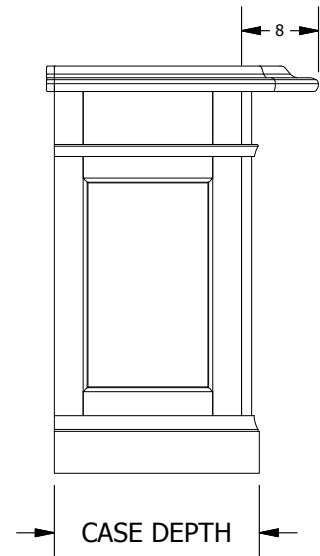

B.Y.O.B.

**Build Your Own Bar:
Product Dimension Sheets**

Published November 2014

ENTERTAINMENT FURNITURE

PROPRIETARY & CONFIDENTIAL

BYOB Std Straight Bar

PRODUCT DATA SHEET

SHEET 1 OF 1

ENTERTAINMENT FURNITURE

PROPRIETARY & CONFIDENTIAL

BYOB Dlx Straight Bar

PRODUCT DATA SHEET

SHEET 1 OF 1

PART NUMBER	# OPTION BANKS	TOTAL LENGTH	Monroe			Nassau			Richmond		
			SHELF WIDTH	CASE WIDTH	CASE DEPTH	SHELF WIDTH	CASE WIDTH	CASE DEPTH	SHELF WIDTH	CASE WIDTH	CASE DEPTH
 B60D-(STYLE)-STR	-	60	13 5/8	45 5/8	26 7/8	13 5/8	44	25 7/8	13 5/8	47 3/4	25 13/16
 B66D-(STYLE)-STR	-	66	19 5/8	51 5/8	26 7/8	19 5/8	50	25 7/8	19 5/8	53 3/4	25 13/16
 B72D-(STYLE)-STR	1	72	8 5/8	57 5/8	26 7/8	8 5/8	56	25 7/8	8 5/8	59 3/4	25 13/16
 B78D-(STYLE)-STR	1	78	14 5/8	63 5/8	26 7/8	14 5/8	62	25 7/8	14 5/8	65 3/4	25 13/16
 B84D-(STYLE)-STR	1	84	20 5/8	69 5/8	26 7/8	20 5/8	68	25 7/8	20 5/8	71 3/4	25 13/16
 B90D-(STYLE)-STR	2	90	9 5/8	75 5/8	26 7/8	9 5/8	74	25 7/8	9 5/8	77 3/4	25 13/16
 B96D-(STYLE)-STR	2	96	15 5/8	81 5/8	26 7/8	15 5/8	80	25 7/8	15 5/8	83 3/4	25 13/16
 B102D-(STYLE)-STR	2	102	21 5/8	87 5/8	26 7/8	21 5/8	86	25 7/8	21 5/8	89 3/4	25 13/16
B108D-(STYLE)-STR	3	108	10 5/8	93 5/8	26 7/8	10 5/8	92	25 7/8	10 5/8	95 3/4	25 13/16
B114SD(STYLE)-STR	3	114	16 5/8	99 5/8	26 7/8	16 5/8	98	25 7/8	16 5/8	101 3/4	25 13/16