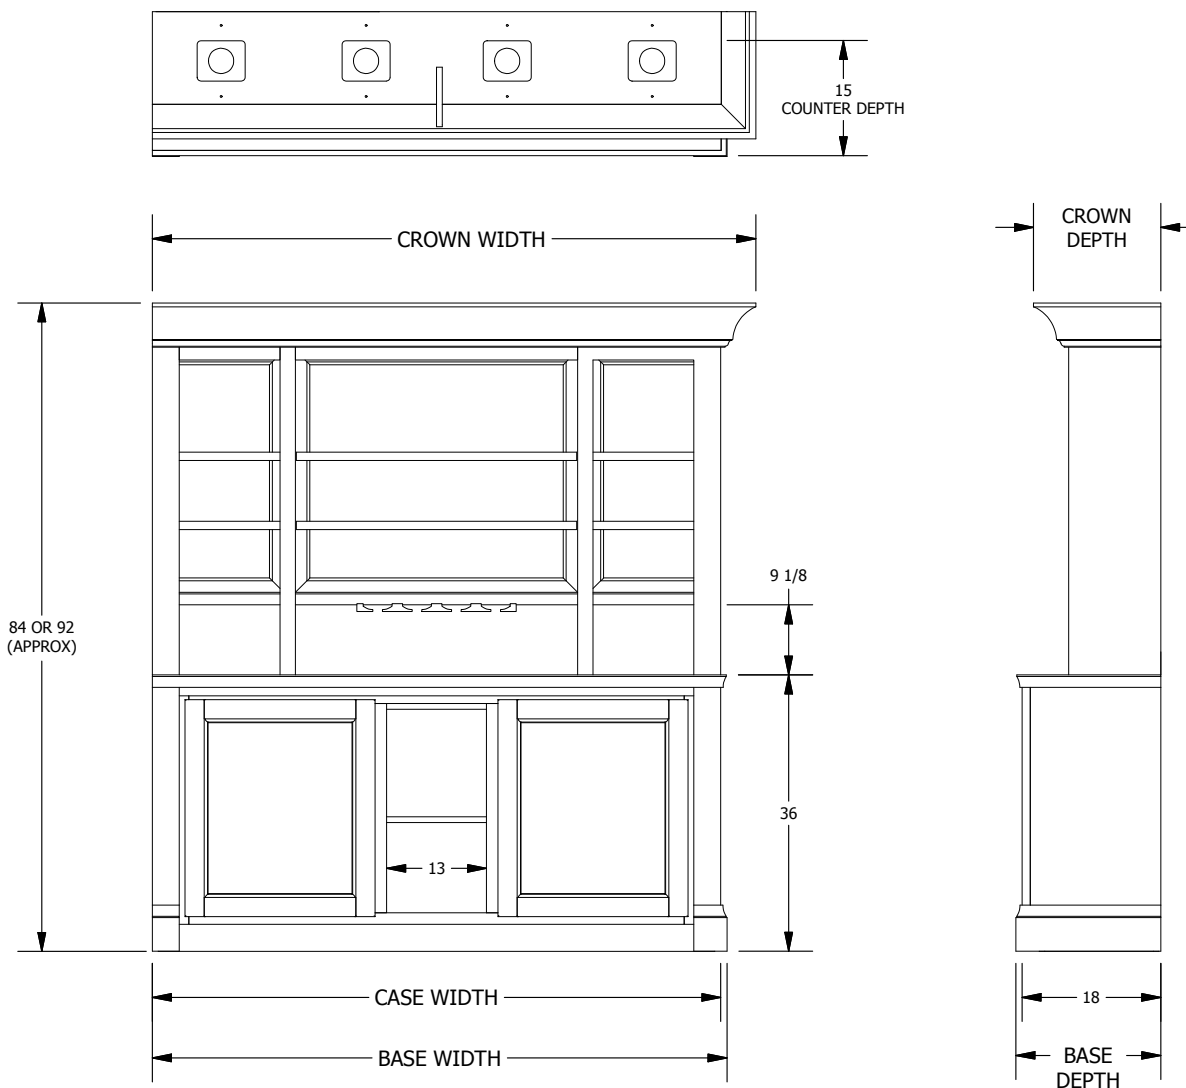

ENTERTAINMENT FURNITURE

PROPRIETARY & CONFIDENTIAL

BYOB Std Flush Cut Back Bar

PRODUCT DATA SHEET

SHEET 1 OF 1

	CASE WIDTH	NUMBER DOORS	Monroe				Nassau				Richmond			
			CROWN WIDTH	CROWN DEPTH	BASE WIDTH	BASE DEPTH	CROWN WIDTH	CROWN DEPTH	BASE WIDTH	BASE DEPTH	CROWN WIDTH	CROWN DEPTH	BASE WIDTH	BASE DEPTH
	44	1	48 9/16	16 9/16	44 13/16	18 13/16	48	16	44 13/16	18 13/16	48	16	44 13/16	18 13/16
	50	1	54 9/16	16 9/16	50 13/16	18 13/16	54	16	50 13/16	18 13/16	54	16	50 13/16	18 13/16
	56	2	60 9/16	16 9/16	56 13/16	18 13/16	60	16	56 13/16	18 13/16	60	16	56 13/16	18 13/16
	62	2	66 9/16	16 9/16	62 13/16	18 13/16	66	16	62 13/16	18 13/16	66	16	62 13/16	18 13/16
	68	2	72 9/16	16 9/16	68 13/16	18 13/16	72	16	68 13/16	18 13/16	72	16	68 13/16	18 13/16
	74	2	78 9/16	16 9/16	74 13/16	18 13/16	78	16	74 13/16	18 13/16	78	16	74 13/16	18 13/16
	80	4	84 9/16	16 9/16	80 13/16	18 13/16	84	16	80 13/16	18 13/16	84	16	80 13/16	18 13/16
	86	4	90 9/16	16 9/16	86 13/16	18 13/16	90	16	86 13/16	18 13/16	90	16	86 13/16	18 13/16
	92	4	96 9/16	16 9/16	92 13/16	18 13/16	96	16	92 13/16	18 13/16	96	16	92 13/16	18 13/16
	98	4	102 9/16	16 9/16	98 13/16	18 13/16	102	16	98 13/16	18 13/16	102	16	98 13/16	18 13/16