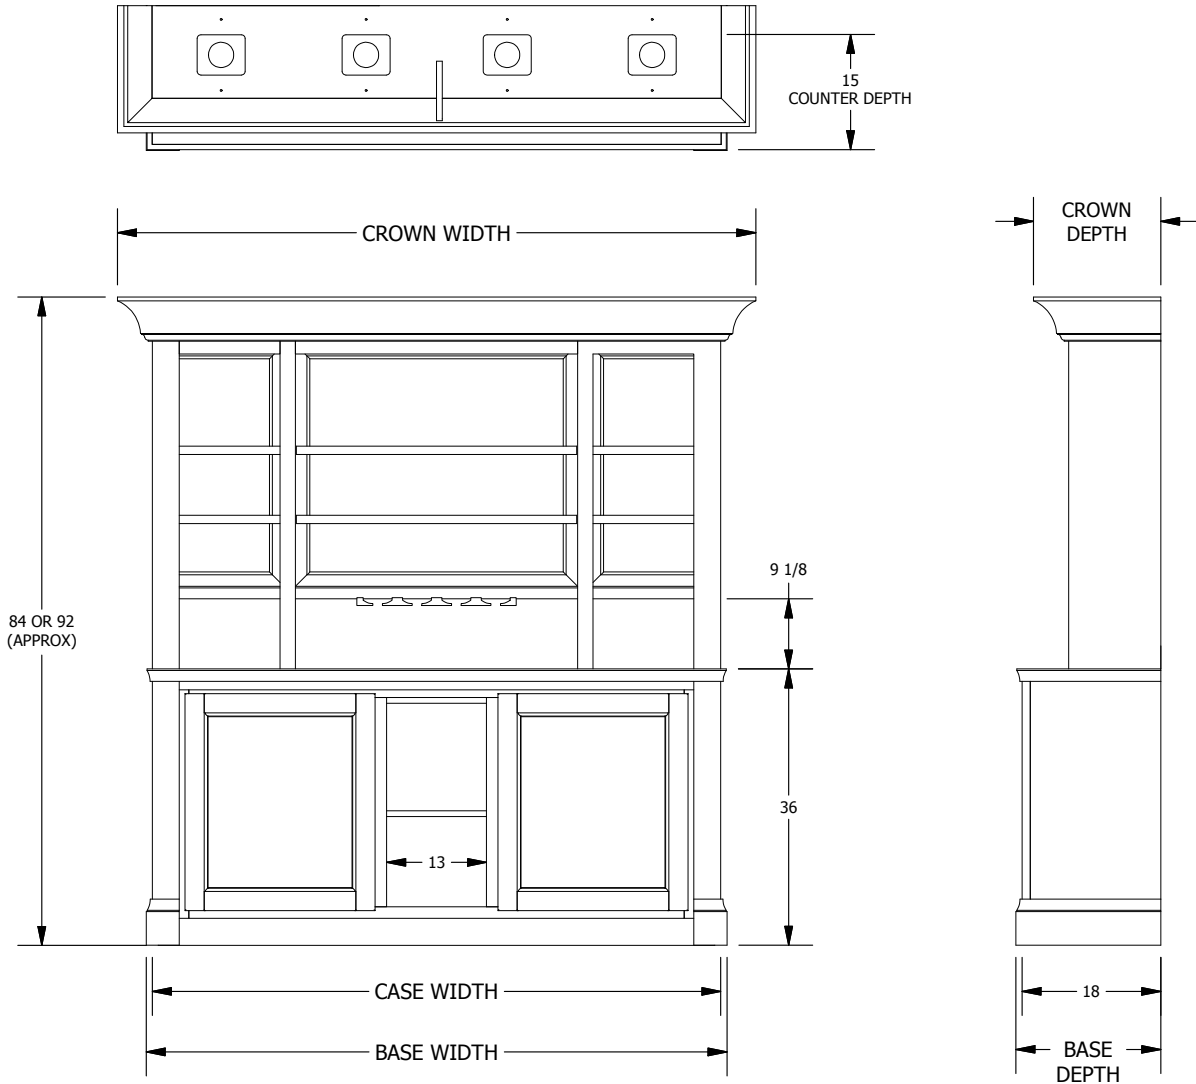

ENTERTAINMENT FURNITURE

PROPRIETARY & CONFIDENTIAL

BYOB Std Back Bar

PRODUCT DATA SHEET

SHEET 1 OF 1

Model	CASE WIDTH	NUMBER DOORS	Monroe				Nassau				Richmond			
			CROWN WIDTH	CROWN DEPTH	BASE WIDTH	BASE DEPTH	CROWN WIDTH	CROWN DEPTH	BASE WIDTH	BASE DEPTH	CROWN WIDTH	CROWN DEPTH	BASE WIDTH	BASE DEPTH
	44	1	53 1/8	16 9/16	45 5/8	18 13/16	51 15/16	16	45 5/8	18 13/16	51 15/16	16	45 5/8	18 13/16
	50	1	59 1/8	16 9/16	51 5/8	18 13/16	57 15/16	16	51 5/8	18 13/16	57 15/16	16	51 5/8	18 13/16
	56	2	65 1/8	16 9/16	57 5/8	18 13/16	63 15/16	16	57 5/8	18 13/16	63 15/16	16	57 5/8	18 13/16
	62	2	71 1/8	16 9/16	63 5/8	18 13/16	69 15/16	16	63 5/8	18 13/16	69 15/16	16	63 5/8	18 13/16
	68	2	77 1/8	16 9/16	69 5/8	18 13/16	75 15/16	16	69 5/8	18 13/16	75 15/16	16	69 5/8	18 13/16
	74	2	83 1/8	16 9/16	75 5/8	18 13/16	81 15/16	16	75 5/8	18 13/16	81 15/16	16	75 5/8	18 13/16
	80	4	89 1/8	16 9/16	81 5/8	18 13/16	87 15/16	16	81 5/8	18 13/16	87 15/16	16	81 5/8	18 13/16
	86	4	95 1/8	16 9/16	87 5/8	18 13/16	93 15/16	16	87 5/8	18 13/16	93 15/16	16	87 5/8	18 13/16
	92	4	101 1/8	16 9/16	93 5/8	18 13/16	99 15/16	16	93 5/8	18 13/16	99 15/16	16	93 5/8	18 13/16
	98	4	107 1/8	16 9/16	99 5/8	18 13/16	105 15/16	16	99 5/8	18 13/16	105 15/16	16	99 5/8	18 13/16