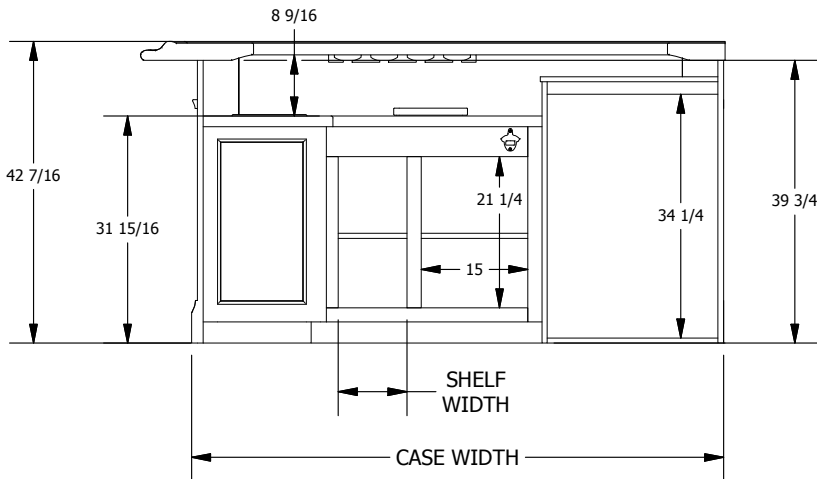

ENTERTAINMENT FURNITURE

PROPRIETARY &
CONFIDENTIAL

BYOB Dlx Flush Cut Return Bar

PRODUCT DATA SHEET

SHEET 1 OF 1

Monroe

Nassau

Richmond

	PART NUMBER	# OPTION BANKS	TOTAL LENGTH	SHELF WIDTH	CASE WIDTH	CASE DEPTH	SHELF WIDTH	CASE WIDTH	CASE DEPTH	SHELF WIDTH	CASE WIDTH	CASE DEPTH
	B64D-(STYLE)-FRT	2RET	64	8 5/8	56 13/16	63 5/8	8 5/8	56	62 11/16	8 5/8	57 3/4	62 3/4
	B70D-(STYLE)-FRT	2RET	70	14 5/8	62 13/16	63 5/8	14 5/8	62	62 11/16	14 5/8	63 3/4	62 3/4
	B76D-(STYLE)-FRT	2RET	76	20 5/8	68 13/16	63 5/8	20 5/8	68	62 11/16	20 5/8	69 3/4	62 3/4
	B82D-(STYLE)-FRT	1+2RET	82	9 5/8	74 13/16	63 5/8	9 5/8	74	62 11/16	9 5/8	75 3/4	62 3/4
	B88D-(STYLE)-FRT	1+2RET	88	15 5/8	80 13/16	63 5/8	15 5/8	80	62 11/16	15 5/8	81 3/4	62 3/4
	B94D-(STYLE)-FRT	1+2RET	94	21 5/8	86 13/16	63 5/8	21 5/8	86	62 11/16	21 5/8	87 3/4	62 3/4
	B100D-(STYLE)-FRT	2+2RET	100	10 5/8	92 13/16	63 5/8	10 5/8	92	62 11/16	10 5/8	93 3/4	62 3/4
	B106D-(STYLE)-FRT	2+2RET	106	16 5/8	98 13/16	63 5/8	16 5/8	98	62 11/16	16 5/8	99 3/4	62 3/4