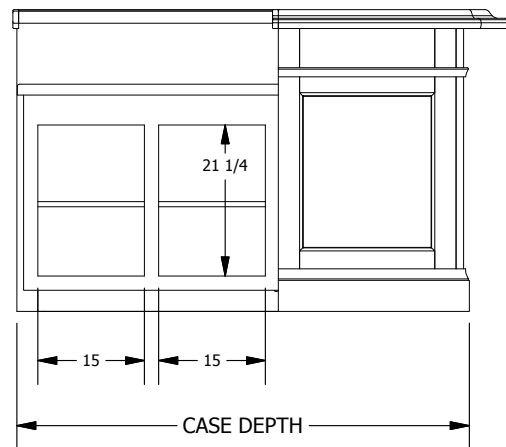

ENTERTAINMENT FURNITURE

PROPRIETARY & CONFIDENTIAL

BYOB Dlx Return Bar

PRODUCT DATA SHEET

SHEET 1 OF 1

Monroe

Nassau

Richmond

PART NUMBER	# OPTION BANKS	TOTAL LENGTH	Monroe			Nassau			Richmond		
			SHELF WIDTH	CASE WIDTH	CASE DEPTH	SHELF WIDTH	CASE WIDTH	CASE DEPTH	SHELF WIDTH	CASE WIDTH	CASE DEPTH
B72D-(STYLE)-RET	2RET	72	8 5/8	57 5/8	63 5/8	8 5/8	56	62 11/16	8 5/8	59 3/4	62 3/4
B78D-(STYLE)-RET	2RET	78	14 5/8	63 5/8	63 5/8	14 5/8	62	62 11/16	14 5/8	65 3/4	62 3/4
B84D-(STYLE)-RET	2RET	84	20 5/8	69 5/8	63 5/8	20 5/8	68	62 11/16	20 5/8	71 3/4	62 3/4
B90D-(STYLE)-RET	1+2RET	90	9 5/8	75 5/8	63 5/8	9 5/8	74	62 11/16	9 5/8	77 3/4	62 3/4
B96D-(STYLE)-RET	1+2RET	96	15 5/8	81 5/8	63 5/8	15 5/8	80	62 11/16	15 5/8	83 3/4	62 3/4
B102D-(STYLE)-RET	1+2RET	102	21 5/8	87 5/8	63 5/8	21 5/8	86	62 11/16	21 5/8	89 3/4	62 3/4
B108D-(STYLE)-RET	2+2RET	108	10 5/8	93 5/8	63 5/8	10 5/8	92	62 11/16	10 5/8	95 3/4	62 3/4
B114D-(STYLE)-RET	2+2RET	114	16 5/8	99 5/8	63 5/8	16 5/8	98	62 11/16	16 5/8	101 3/4	62 3/4