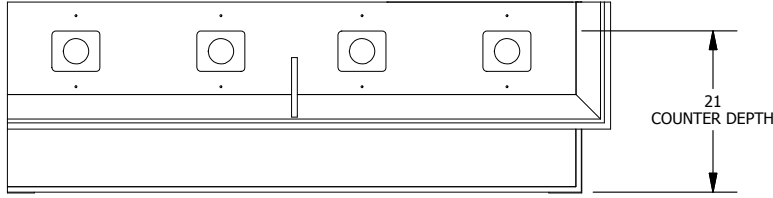

ENTERTAINMENT FURNITURE

PROPRIETARY & CONFIDENTIAL

BYOB Dlx Flush Cut Back Bar

PRODUCT DATA SHEET

SHEET 1 OF 1

Image	CASE WIDTH	NUMBER DOORS	Monroe				Nassau				Richmond			
			CROWN WIDTH	CROWN DEPTH	BASE WIDTH	BASE DEPTH	CROWN WIDTH	CROWN DEPTH	BASE WIDTH	BASE DEPTH	CROWN WIDTH	CROWN DEPTH	BASE WIDTH	BASE DEPTH
	44	-	48 9/16	16 9/16	44 13/16	24 13/16	48	16	44 13/16	24 13/16	48	16	44 13/16	24 13/16
	50	-	54 9/16	16 9/16	50 13/16	24 13/16	54	16	50 13/16	24 13/16	54	16	50 13/16	24 13/16
	56	2	60 9/16	16 9/16	56 13/16	24 13/16	60	16	56 13/16	24 13/16	60	16	56 13/16	24 13/16
	62	2	66 9/16	16 9/16	62 13/16	24 13/16	66	16	62 13/16	24 13/16	66	16	62 13/16	24 13/16
	68	2	72 9/16	16 9/16	68 13/16	24 13/16	72	16	68 13/16	24 13/16	72	16	68 13/16	24 13/16
	74	2	78 9/16	16 9/16	74 13/16	24 13/16	78	16	74 13/16	24 13/16	78	16	74 13/16	24 13/16
	80	2	84 9/16	16 9/16	80 13/16	24 13/16	84	16	80 13/16	24 13/16	84	16	80 13/16	24 13/16
	86	4	90 9/16	16 9/16	86 13/16	24 13/16	90	16	86 13/16	24 13/16	90	16	86 13/16	24 13/16
	92	4	96 9/16	16 9/16	92 13/16	24 13/16	96	16	92 13/16	24 13/16	96	16	92 13/16	24 13/16
	98	4	102 9/16	16 9/16	98 13/16	24 13/16	102	16	98 13/16	24 13/16	102	16	98 13/16	24 13/16