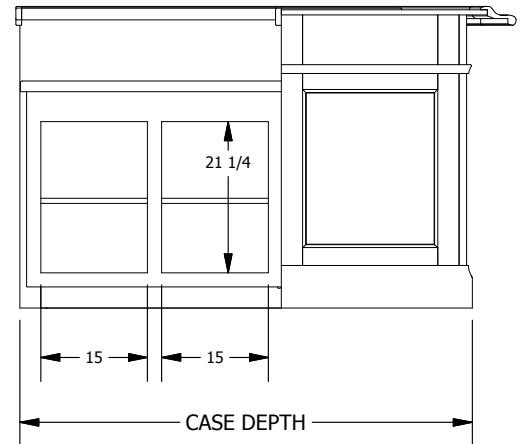

ENTERTAINMENT FURNITURE

PROPRIETARY &
CONFIDENTIAL

BYOB Dlx Flush Cut Return Bar

PRODUCT DATA SHEET

SHEET 1 OF 1

Monroe

Nassau

Richmond

	PART NUMBER	# OPTION BANKS	TOTAL LENGTH	SHELF WIDTH	CASE WIDTH	CASE DEPTH	SHELF WIDTH	CASE WIDTH	CASE DEPTH	SHELF WIDTH	CASE WIDTH	CASE DEPTH
	B64D-(STYLE)-FRT	2RET	64	8 5/8	56 13/16	63 5/8	8 5/8	56	62 11/16	8 5/8	57 3/4	62 3/4
	B70D-(STYLE)-FRT	2RET	70	14 5/8	62 13/16	63 5/8	14 5/8	62	62 11/16	14 5/8	63 3/4	62 3/4
	B76D-(STYLE)-FRT	2RET	76	20 5/8	68 13/16	63 5/8	20 5/8	68	62 11/16	20 5/8	69 3/4	62 3/4
	B82D-(STYLE)-FRT	1+2RET	82	9 5/8	74 13/16	63 5/8	9 5/8	74	62 11/16	9 5/8	75 3/4	62 3/4
	B88D-(STYLE)-FRT	1+2RET	88	15 5/8	80 13/16	63 5/8	15 5/8	80	62 11/16	15 5/8	81 3/4	62 3/4
	B94D-(STYLE)-FRT	1+2RET	94	21 5/8	86 13/16	63 5/8	21 5/8	86	62 11/16	21 5/8	87 3/4	62 3/4
	B100D-(STYLE)-FRT	2+2RET	100	10 5/8	92 13/16	63 5/8	10 5/8	92	62 11/16	10 5/8	93 3/4	62 3/4
	B106D-(STYLE)-FRT	2+2RET	106	16 5/8	98 13/16	63 5/8	16 5/8	98	62 11/16	16 5/8	99 3/4	62 3/4