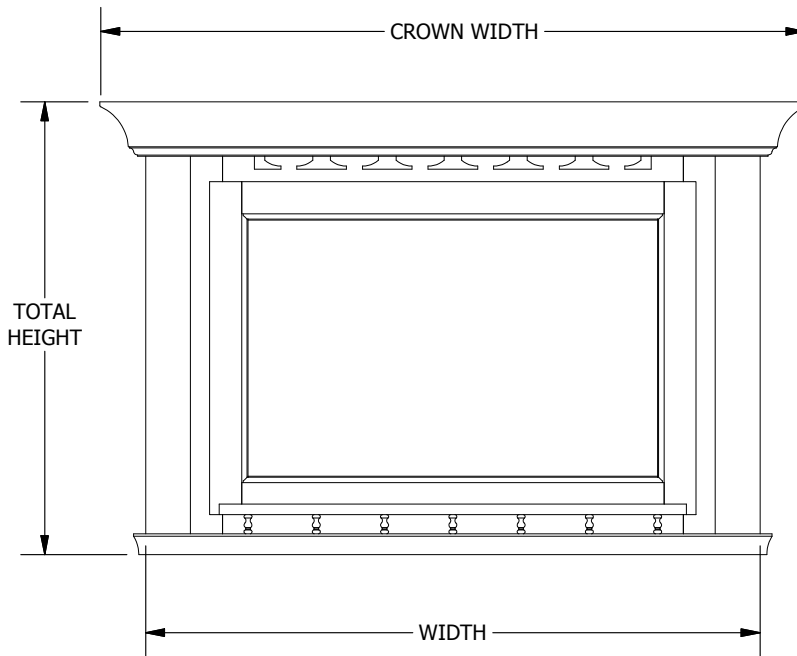

PART NUMBER	TOTAL HEIGHT	CROWN WIDTH	CROWN DEPTH	BASE WIDTH	TOTAL HEIGHT	CROWN WIDTH	CROWN DEPTH	BASE WIDTH	TOTAL HEIGHT	CROWN WIDTH	CROWN DEPTH	BASE WIDTH
B5084D-(STYLE)-COR	84 1/2	60 3/16	42 9/16	54 11/16	83	59 5/16	41 15/16	55.125	83	59 5/16	41 15/16	55.125
B5092D-(STYLE)-COR	92 1/2	60 3/16	42 9/16	54 11/16	91	59 5/16	41 15/16	55.125	91	59 5/16	41 15/16	55.125

BYOB Dix Walkup Wall Bar

			Monroe		Nassau		Richmond	
	CASE WIDTH	NUMBER DOORS	BASE WIDTH	BASE DEPTH	BASE WIDTH	BASE DEPTH	BASE WIDTH	BASE DEPTH
	44	-	45 5/8	24 13/16	45 5/8	24 13/16	45 5/8	24 13/16
	50	-	51 5/8	24 13/16	51 5/8	24 13/16	51 5/8	24 13/16
	56	2	57 5/8	24 13/16	57 5/8	24 13/16	57 5/8	24 13/16
	62	2	63 5/8	24 13/16	63 5/8	24 13/16	63 5/8	24 13/16
	68	2	69 5/8	24 13/16	69 5/8	24 13/16	69 5/8	24 13/16
	74	2	75 5/8	24 13/16	75 5/8	24 13/16	75 5/8	24 13/16
	80	2	81 5/8	24 13/16	81 5/8	24 13/16	81 5/8	24 13/16
	86	4	87 5/8	24 13/16	87 5/8	24 13/16	87 5/8	24 13/16
	92	4	93 5/8	24 13/16	93 5/8	24 13/16	93 5/8	24 13/16
	98	4	99 5/8	24 13/16	99 5/8	24 13/16	99 5/8	24 13/16

ENTERTAINMENT FURNITURE

PROPRIETARY &
CONFIDENTIAL

BYOB Hanging Wall Bar

PRODUCT DATA SHEET

SHEET 1 OF 1

WIDTH	Monroe			Nassau			Richmond		
	TOTAL HEIGHT	CROWN WIDTH	CROWN DEPTH	TOTAL HEIGHT	CROWN WIDTH	CROWN DEPTH	TOTAL HEIGHT	CROWN WIDTH	CROWN DEPTH
48	35 3/8	55 1/8	9 5/16	35 3/8	56 8/25	10	35 3/8	56 8/25	10
60	35 3/8	67 1/8	9 5/16	35 3/8	68 8/25	10	35 3/8	68 8/25	10