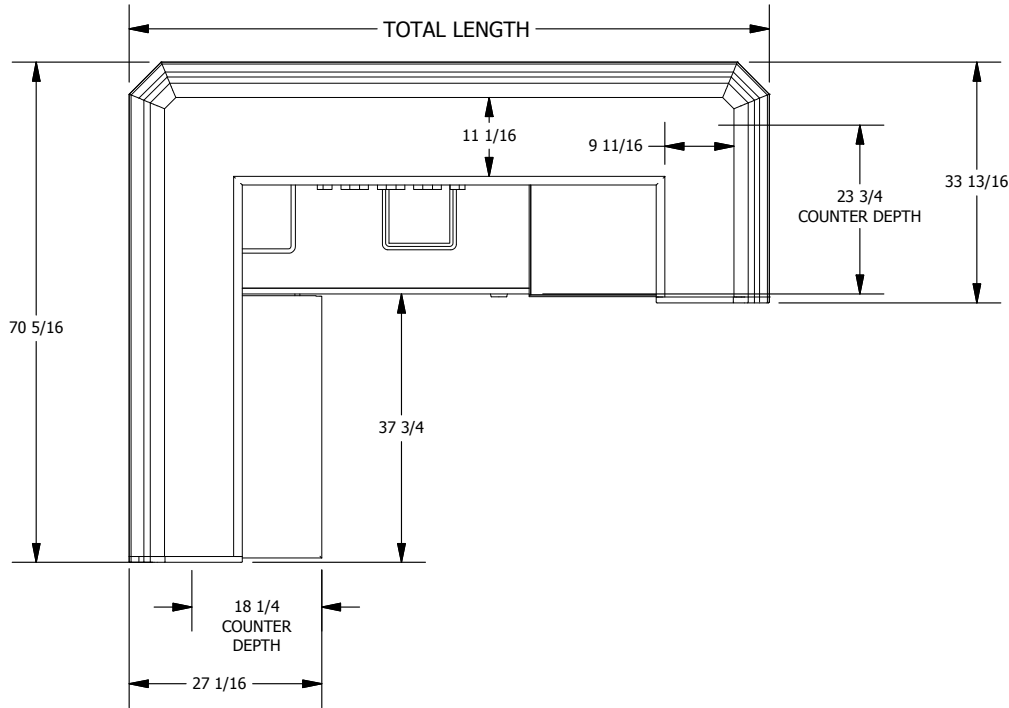

ENTERTAINMENT FURNITURE

PROPRIETARY & CONFIDENTIAL

BYOB Dlx Return Bar

PRODUCT DATA SHEET

SHEET 1 OF 1

Monroe

Nassau

Richmond

	PART NUMBER	# OPTION BANKS	TOTAL LENGTH	SHELF WIDTH	CASE WIDTH	CASE DEPTH	SHELF WIDTH	CASE WIDTH	CASE DEPTH	SHELF WIDTH	CASE WIDTH	CASE DEPTH
	B72D-(STYLE)-RET	2RET	72	8 5/8	57 5/8	63 5/8	8 5/8	56	62 11/16	8 5/8	59 3/4	62 3/4
	B78D-(STYLE)-RET	2RET	78	14 5/8	63 5/8	63 5/8	14 5/8	62	62 11/16	14 5/8	65 3/4	62 3/4
	B84D-(STYLE)-RET	2RET	84	20 5/8	69 5/8	63 5/8	20 5/8	68	62 11/16	20 5/8	71 3/4	62 3/4
	B90D-(STYLE)-RET	1+2RET	90	9 5/8	75 5/8	63 5/8	9 5/8	74	62 11/16	9 5/8	77 3/4	62 3/4
	B96D-(STYLE)-RET	1+2RET	96	15 5/8	81 5/8	63 5/8	15 5/8	80	62 11/16	15 5/8	83 3/4	62 3/4
	B102D-(STYLE)-RET	1+2RET	102	21 5/8	87 5/8	63 5/8	21 5/8	86	62 11/16	21 5/8	89 3/4	62 3/4
	B108D-(STYLE)-RET	2+2RET	108	10 5/8	93 5/8	63 5/8	10 5/8	92	62 11/16	10 5/8	95 3/4	62 3/4
	B114D-(STYLE)-RET	2+2RET	114	16 5/8	99 5/8	63 5/8	16 5/8	98	62 11/16	16 5/8	101 3/4	62 3/4