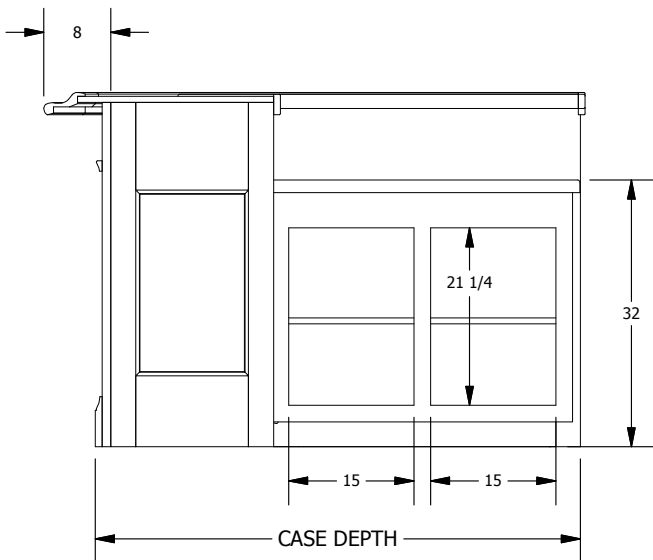

ENTERTAINMENT FURNITURE

PROPRIETARY & CONFIDENTIAL

BYOB Std Flush Cut Return Bar

PRODUCT DATA SHEET

SHEET 1 OF 1

Monroe

Nassau

Richmond

PART NUMBER	# OPTION BANKS	TOTAL LENGTH	Monroe			Nassau			Richmond		
			SHELF WIDTH	CASE WIDTH	CASE DEPTH	SHELF WIDTH	CASE WIDTH	CASE DEPTH	SHELF WIDTH	CASE WIDTH	CASE DEPTH
B64S-(STYLE)-FRT	1+2RET	64	16 3/8	56 13/16	58 1/8	16 3/8	56	57 3/16	16 3/8	57 3/4	57 1/4
B70S-(STYLE)-FRT	1+2RET	70	22 3/8	62 13/16	58 1/8	22 3/8	62	57 3/16	22 3/8	63 3/4	57 1/4
B76S-(STYLE)-FRT	1+2RET	76	28 3/8	68 13/16	58 1/8	28 3/8	68	57 3/16	28 3/8	69 3/4	57 1/4
B82S-(STYLE)-FRT	2+2RET	82	17 3/8	74 13/16	58 1/8	17 3/8	74	57 3/16	17 3/8	75 3/4	57 1/4
B88S-(STYLE)-FRT	2+2RET	88	23 3/8	80 13/16	58 1/8	23 3/8	80	57 3/16	23 3/8	81 3/4	57 1/4
B94S-(STYLE)-FRT	2+2RET	94	29 3/8	86 13/16	58 1/8	29 3/8	86	57 3/16	29 3/8	87 3/4	57 1/4
B100S-(STYLE)-FRT	3+2RET	100	18 3/8	92 13/16	58 1/8	18 3/8	92	57 3/16	18 3/8	93 3/4	57 1/4
B106S-(STYLE)-FRT	3+2RET	106	24 3/8	98 13/16	58 1/8	24 3/8	98	57 3/16	24 3/8	99 3/4	57 1/4