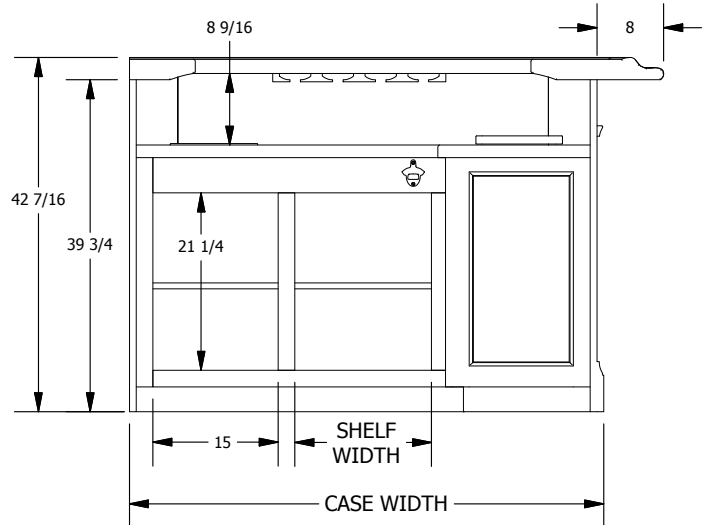

ENTERTAINMENT FURNITURE

PROPRIETARY & CONFIDENTIAL

BYOB Std Flush Cut Return Bar

PRODUCT DATA SHEET

SHEET 1 OF 1

Monroe

Nassau

Richmond

PART NUMBER	# OPTION BANKS	TOTAL LENGTH	Monroe			Nassau			Richmond		
			SHELF WIDTH	CASE WIDTH	CASE DEPTH	SHELF WIDTH	CASE WIDTH	CASE DEPTH	SHELF WIDTH	CASE WIDTH	CASE DEPTH
B64S-(STYLE)-FRT	1+2RET	64	16 3/8	56 13/16	58 1/8	16 3/8	56	57 3/16	16 3/8	57 3/4	57 1/4
B70S-(STYLE)-FRT	1+2RET	70	22 3/8	62 13/16	58 1/8	22 3/8	62	57 3/16	22 3/8	63 3/4	57 1/4
B76S-(STYLE)-FRT	1+2RET	76	28 3/8	68 13/16	58 1/8	28 3/8	68	57 3/16	28 3/8	69 3/4	57 1/4
B82S-(STYLE)-FRT	2+2RET	82	17 3/8	74 13/16	58 1/8	17 3/8	74	57 3/16	17 3/8	75 3/4	57 1/4
B88S-(STYLE)-FRT	2+2RET	88	23 3/8	80 13/16	58 1/8	23 3/8	80	57 3/16	23 3/8	81 3/4	57 1/4
B94S-(STYLE)-FRT	2+2RET	94	29 3/8	86 13/16	58 1/8	29 3/8	86	57 3/16	29 3/8	87 3/4	57 1/4
B100S-(STYLE)-FRT	3+2RET	100	18 3/8	92 13/16	58 1/8	18 3/8	92	57 3/16	18 3/8	93 3/4	57 1/4
B106S-(STYLE)-FRT	3+2RET	106	24 3/8	98 13/16	58 1/8	24 3/8	98	57 3/16	24 3/8	99 3/4	57 1/4