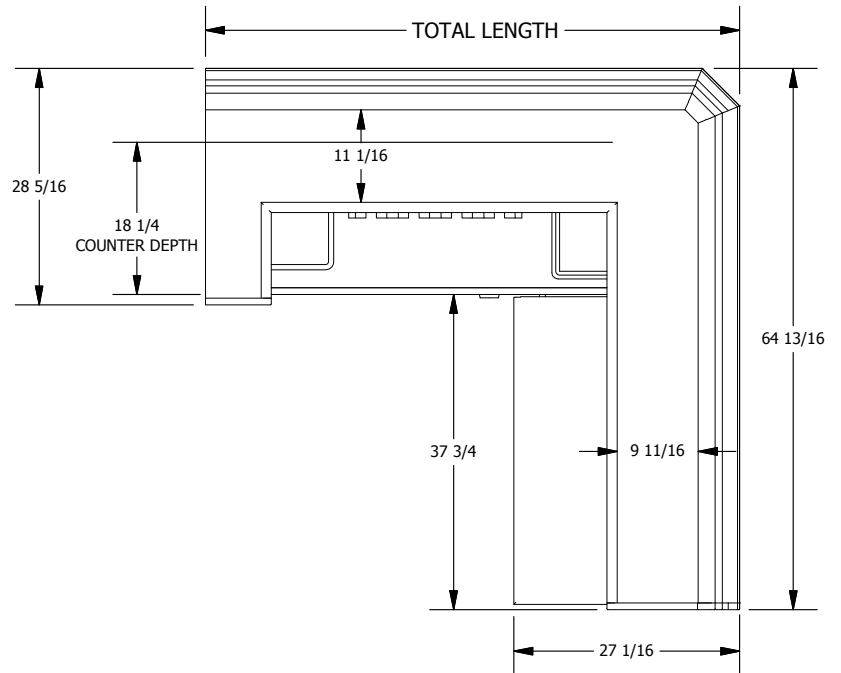

ENTERTAINMENT FURNITURE

PROPRIETARY & CONFIDENTIAL

BYOB Std Flush Cut Return Bar

PRODUCT DATA SHEET

SHEET 1 OF 1

Monroe

Nassau

Richmond

PART NUMBER	# OPTION BANKS	TOTAL LENGTH	Monroe			Nassau			Richmond		
			SHELF WIDTH	CASE WIDTH	CASE DEPTH	SHELF WIDTH	CASE WIDTH	CASE DEPTH	SHELF WIDTH	CASE WIDTH	CASE DEPTH
B64S-(STYLE)-FRT	1+2RET	64	16 3/8	56 13/16	58 1/8	16 3/8	56	57 3/16	16 3/8	57 3/4	57 1/4
B70S-(STYLE)-FRT	1+2RET	70	22 3/8	62 13/16	58 1/8	22 3/8	62	57 3/16	22 3/8	63 3/4	57 1/4
B76S-(STYLE)-FRT	1+2RET	76	28 3/8	68 13/16	58 1/8	28 3/8	68	57 3/16	28 3/8	69 3/4	57 1/4
B82S-(STYLE)-FRT	2+2RET	82	17 3/8	74 13/16	58 1/8	17 3/8	74	57 3/16	17 3/8	75 3/4	57 1/4
B88S-(STYLE)-FRT	2+2RET	88	23 3/8	80 13/16	58 1/8	23 3/8	80	57 3/16	23 3/8	81 3/4	57 1/4
B94S-(STYLE)-FRT	2+2RET	94	29 3/8	86 13/16	58 1/8	29 3/8	86	57 3/16	29 3/8	87 3/4	57 1/4
B100S-(STYLE)-FRT	3+2RET	100	18 3/8	92 13/16	58 1/8	18 3/8	92	57 3/16	18 3/8	93 3/4	57 1/4
B106S-(STYLE)-FRT	3+2RET	106	24 3/8	98 13/16	58 1/8	24 3/8	98	57 3/16	24 3/8	99 3/4	57 1/4