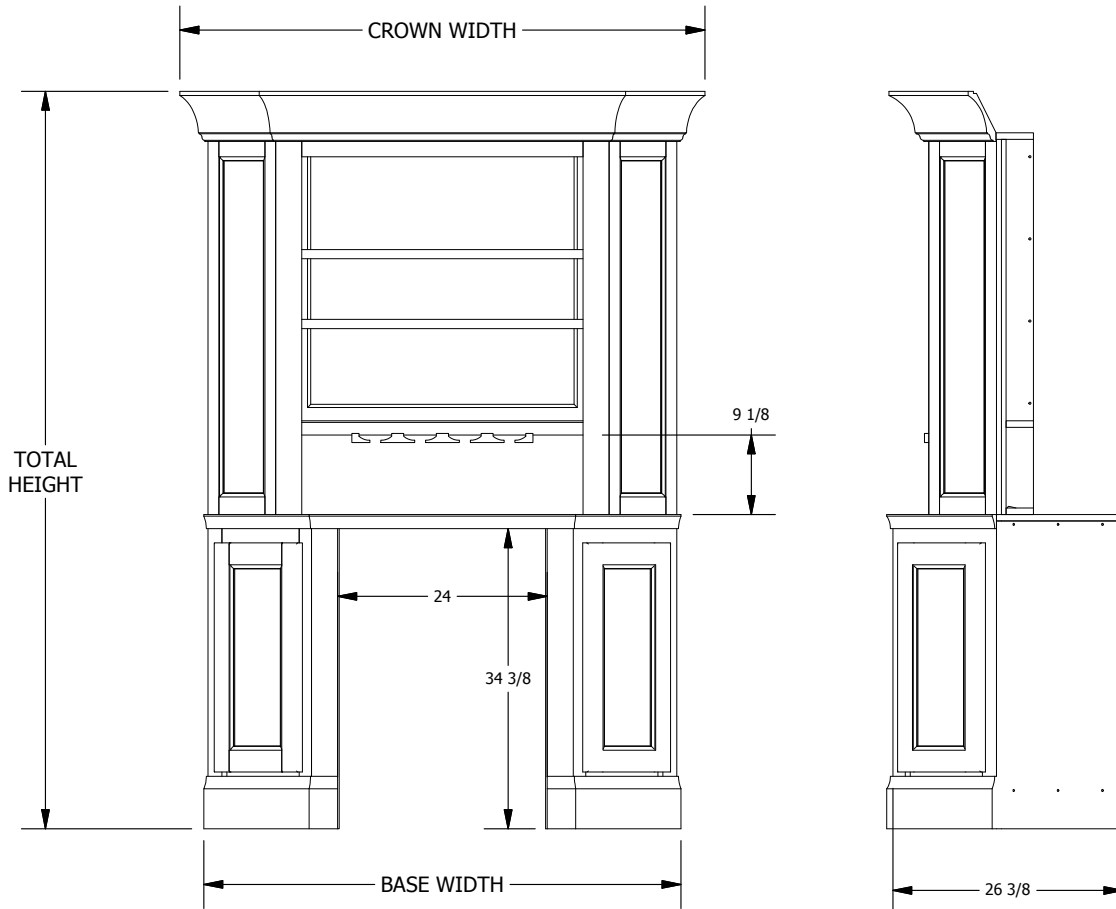

ENTERTAINMENT FURNITURE

PROPRIETARY &
CONFIDENTIAL

BYOB Dlx Corner Bar

PRODUCT DATA SHEET

SHEET 1 OF 1

Monroe

Nassau

Richmond

| PART NUMBER | TOTAL HEIGHT | CROWN WIDTH | CROWN DEPTH | BASE WIDTH | TOTAL HEIGHT | CROWN WIDTH | CROWN DEPTH | BASE WIDTH | TOTAL HEIGHT | CROWN WIDTH | CROWN DEPTH | BASE WIDTH |
|--------------------|--------------|-------------|-------------|------------|--------------|-------------|-------------|------------|--------------|-------------|-------------|------------|
| B5084D-(STYLE)-COR | 84 1/2 | 60 3/16 | 42 9/16 | 54 11/16 | 83 | 59 5/16 | 41 15/16 | 55.125 | 83 | 59 5/16 | 41 15/16 | 55.125 |
| B5092D-(STYLE)-COR | 92 1/2 | 60 3/16 | 42 9/16 | 54 11/16 | 91 | 59 5/16 | 41 15/16 | 55.125 | 91 | 59 5/16 | 41 15/16 | 55.125 |