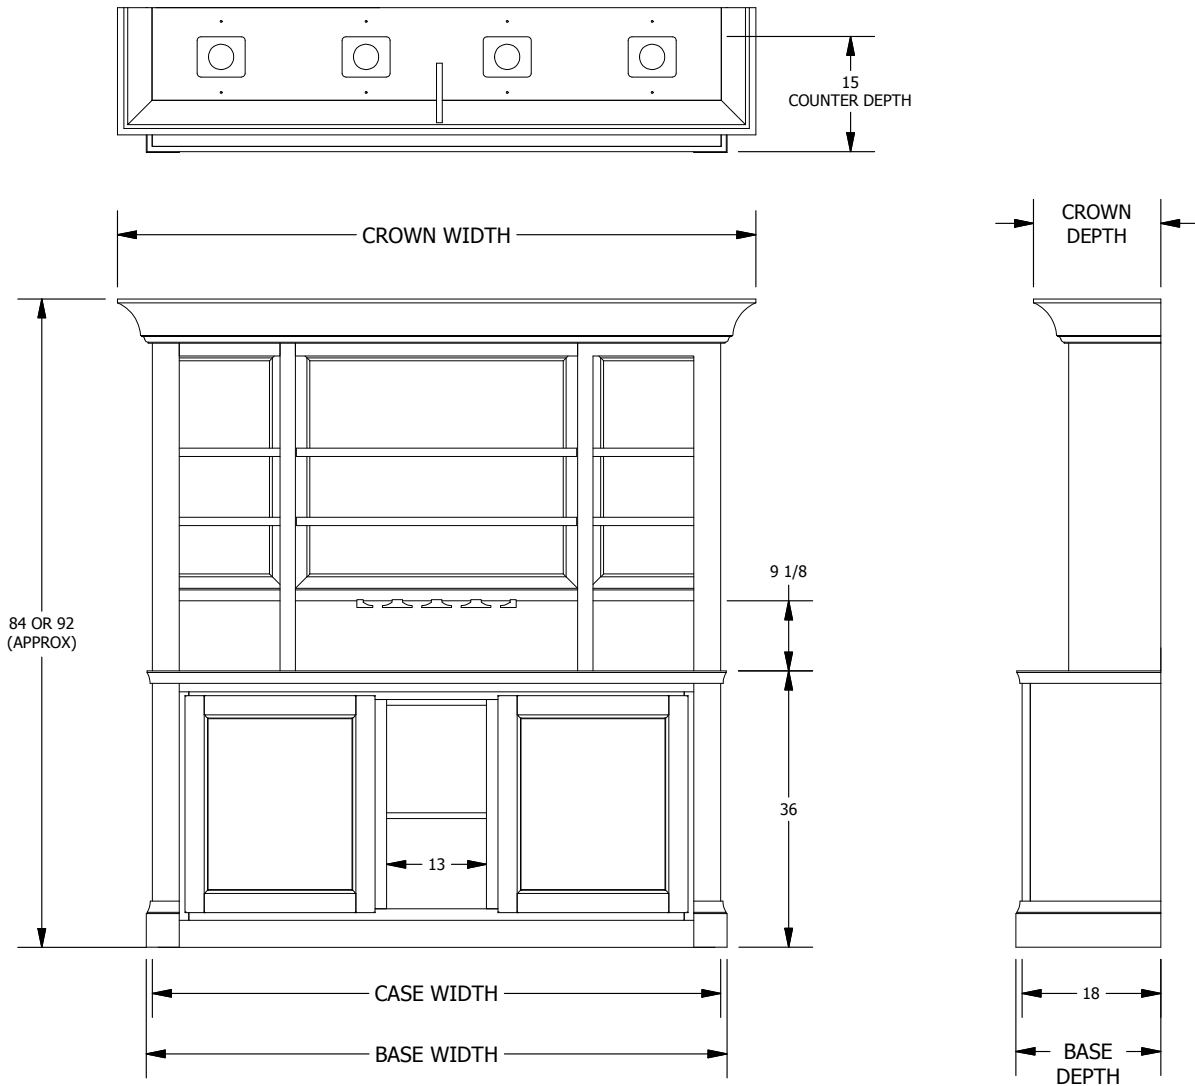

ENTERTAINMENT FURNITURE

PROPRIETARY & CONFIDENTIAL

BYOB Std Back Bar

PRODUCT DATA SHEET

SHEET 1 OF 1

	CASE WIDTH	NUMBER DOORS	Monroe				Nassau				Richmond			
			CROWN WIDTH	CROWN DEPTH	BASE WIDTH	BASE DEPTH	CROWN WIDTH	CROWN DEPTH	BASE WIDTH	BASE DEPTH	CROWN WIDTH	CROWN DEPTH	BASE WIDTH	BASE DEPTH
	44	1	53 1/8	16 9/16	45 5/8	18 13/16	51 15/16	16	45 5/8	18 13/16	51 15/16	16	45 5/8	18 13/16
	50	1	59 1/8	16 9/16	51 5/8	18 13/16	57 15/16	16	51 5/8	18 13/16	57 15/16	16	51 5/8	18 13/16
	56	2	65 1/8	16 9/16	57 5/8	18 13/16	63 15/16	16	57 5/8	18 13/16	63 15/16	16	57 5/8	18 13/16
	62	2	71 1/8	16 9/16	63 5/8	18 13/16	69 15/16	16	63 5/8	18 13/16	69 15/16	16	63 5/8	18 13/16
	68	2	77 1/8	16 9/16	69 5/8	18 13/16	75 15/16	16	69 5/8	18 13/16	75 15/16	16	69 5/8	18 13/16
	74	2	83 1/8	16 9/16	75 5/8	18 13/16	81 15/16	16	75 5/8	18 13/16	81 15/16	16	75 5/8	18 13/16
	80	4	89 1/8	16 9/16	81 5/8	18 13/16	87 15/16	16	81 5/8	18 13/16	87 15/16	16	81 5/8	18 13/16
	86	4	95 1/8	16 9/16	87 5/8	18 13/16	93 15/16	16	87 5/8	18 13/16	93 15/16	16	87 5/8	18 13/16
	92	4	101 1/8	16 9/16	93 5/8	18 13/16	99 15/16	16	93 5/8	18 13/16	99 15/16	16	93 5/8	18 13/16
	98	4	107 1/8	16 9/16	99 5/8	18 13/16	105 15/16	16	99 5/8	18 13/16	105 15/16	16	99 5/8	18 13/16