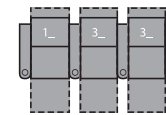

3 Seats Straight (1\_/\_3\_/\_3\_/\_)  
100 x 69" / 254 x 175cm

3 Seats Curved (5\_/\_7\_/\_3\_/\_)  
114 x 74" / 290 x 188cm

4 Seats Straight (1\_/\_3\_/\_3\_/\_3\_/\_)  
131 x 69" / 333 x 175cm

4 Seats Curved (5\_/\_7\_/\_7\_/\_3\_/\_)  
150 x 78" / 381 x 198cm