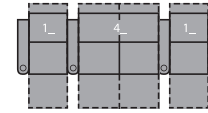

- A Seat Depth 22" / 56cm
- B Seat Height 20.5" / 52cm
- C Arm Height 26.25" / 67cm

3 Seats Straight (1\_/\_3\_/\_3\_/\_)  
100 x 69" / 254 x 175cm

3 Seats Curved (5\_/\_7\_/\_3\_/\_)  
114 x 74" / 290 x 188cm

4 Seats Straight (1\_/\_3\_/\_3\_/\_3\_/\_)  
131 x 69" / 333 x 175cm

4 Seats Curved (5\_/\_7\_/\_7\_/\_3\_/\_)  
150 x 78" / 381 x 198cm