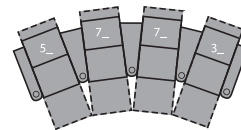

8E Armless Power Recliner  
23 x 40 x 43"  
58 x 102 x 109cm

9E LHF Wedge, Power Recliner  
39 x 40 x 43"  
99 x 102 x 109cm

2 Seats Straight (1\_/\_3\_/\_)  
70 x 68" / 178 x 173cm

2 Seats Curved (5\_/\_7\_/\_)  
76 x 71" / 193 x 180cm

3 Seats Straight (1\_/\_3\_/\_3\_/\_)  
100 x 69" / 254 x 175cm

3 Seats Curved (5\_/\_7\_/\_3\_/\_)  
114 x 74" / 290 x 188cm

4 Seats Straight (1\_/\_3\_/\_3\_/\_3\_/\_)  
131 x 69" / 333 x 175cm

4 Seats Curved (5\_/\_7\_/\_7\_/\_3\_/\_)  
150 x 78" / 381 x 198cm