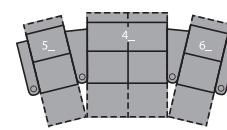

3 Seats Straight (1\_/\_3\_/\_3\_/\_)  
100 x 69" / 254 x 175cm

3 Seats Curved (5\_/\_7\_/\_3\_/\_)  
114 x 74" / 290 x 188cm

4 Seats Straight (1\_/\_3\_/\_3\_/\_3\_/\_)  
131 x 69" / 333 x 175cm

4 Seats Curved (5\_/\_7\_/\_7\_/\_3\_/\_)  
150 x 78" / 381 x 198cm

4 Seats Straight (1\_/\_4\_/\_1\_/\_)  
124 x 69" / 315 x 175cm

4 Seats Curved (5\_/\_4\_/\_6\_/\_)  
137 x 74" / 348 x 188cm

For more information, go to [palliser.com](http://palliser.com)