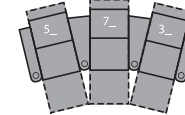

5E LHF Arm, RHF Wedge, Power Recliner  
46 x 40 x 43"  
117 x 102 x 109cm  
IA: 23" / 58cm

6E RHF Arm, LHF Wedge, Power Recliner  
46 x 40 x 43"  
117 x 102 x 109cm  
IA: 23" / 58cm

7E RHF Wedge, Power Recliner  
39 x 40 x 43"  
99 x 102 x 109cm

8E Armless Power Recliner  
23 x 40 x 43"  
58 x 102 x 109cm

9E LHF Wedge, Power Recliner  
39 x 40 x 43"  
99 x 102 x 109cm

2 Seats Straight (1\_/\_3\_/\_)  
70 x 68" / 178 x 173cm

2 Seats Curved (5\_/\_7\_/\_)  
76 x 71" / 193 x 180cm

3 Seats Straight (1\_/\_3\_/\_3\_/\_)  
100 x 69" / 254 x 175cm

3 Seats Curved (5\_/\_7\_/\_3\_/\_)  
114 x 74" / 290 x 188cm

4 Seats Straight (1\_/\_3\_/\_3\_/\_3\_/\_)  
131 x 69" / 333 x 175cm

4 Seats Curved (5\_/\_7\_/\_7\_/\_3\_/\_)  
150 x 78" / 381 x 198cm