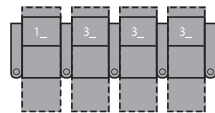

8E Armless Power Recliner  
23 x 40 x 43"  
58 x 102 x 109cm

9E LHF Wedge, Power Recliner  
39 x 40 x 43"  
99 x 102 x 109cm

2 Seats Straight (1\_/\_3\_/\_)  
70 x 68" / 178 x 173cm

2 Seats Curved (5\_/\_7\_/\_)  
76 x 71" / 193 x 180cm

3 Seats Straight (1\_/\_3\_/\_3\_/\_)  
100 x 69" / 254 x 175cm

3 Seats Curved (5\_/\_7\_/\_3\_/\_)  
114 x 74" / 290 x 188cm

4 Seats Straight (1\_/\_3\_/\_3\_/\_3\_/\_)  
131 x 69" / 333 x 175cm

4 Seats Curved (5\_/\_7\_/\_7\_/\_3\_/\_)  
150 x 78" / 381 x 198cm