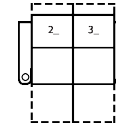

41400 RECORD

PALLISER®

Dimensions shown as Width x Depth x Height. Specifications are correct at time of printing and are subject to change without notice.
LHF - left hand facing **RHF** - right hand facing **IA** - inside arm to inside arm. For SKU options: **R**=Manual Recline, **E**=Power Recline

101 x 69"

256 x 174cm

3 SEATS CURVED (5_/7_/3_)

113 x 74"

287 x 187cm

4 SEATS STRAIGHT (1_/3_/3_/3_)

132 x 69"

336 x 174cm

4 SEATS CURVED (5_/7_/7_/3_)

149 x 78"

378 x 199cm

4 SEAT STRAIGHT (1_/4_/1_)

125 x 69"

316 x 174cm

2 SEATS STRAIGHT (2_/3_)

62 x 69"

158 x 174cm

3 SEAT STRAIGHT (2_/8_/3_)

86 x 69"

218 x 174cm

4 SEATS CURVED (5_/4_/6_)

137 x 74"

347 x 187cm