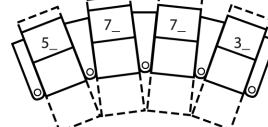

41400 RECORD

PALLISER®

Dimensions shown as Width x Depth x Height. Specifications are correct at time of printing and are subject to change without notice.
LHF - left hand facing **RHF** - right hand facing **IA** - inside arm to inside arm. For SKU options: **R**=Manual Recline, **E**=Power Recline

Width - measured from the widest point of the arm or arm pillow to the widest point of the opposite arm or arm pillow.

Arm Height - measured from the top of the arm to the floor.

Seat Height - measured from the crown of the seat cushion to the floor.

101 x 69"

256 x 174cm

3 SEATS CURVED (5_/7_/3_)

113 x 74"

287 x 187cm

4 SEATS STRAIGHT (1_/3_/3_/3_)

132 x 69"

336 x 174cm

4 SEATS CURVED (5_/7_/7_/3_)

149 x 78"

378 x 199cm

4 SEAT STRAIGHT (1_/4_/1_)

125 x 69"

316 x 174cm

2 SEATS STRAIGHT (2_/3_)

62 x 69"