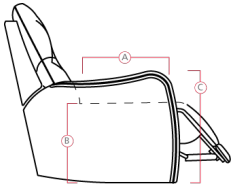

41400 RECORD

PALLISER®

Dimensions shown as Width x Depth x Height. Specifications are correct at time of printing and are subject to change without notice.
LHF - left hand facing **RHF** - right hand facing **IA** - inside arm to inside arm. For SKU options: **R**=Manual Recline, **E**=Power Recline

Dimensions

- A - Seat Depth - 22" / 56cm
- B - Seat Height - 21" / 53cm
- C - Arm Height - 26" / 66cm

Features

- Chaise styling for ultimate comfort and support in full recline
- Hardwood, softwood and engineered wood products; all joints pinned & glued for uniformity & strength
- Back: 11 or 12 gauge sinuous springs which are engineered to provide lasting comfort and strength
- Seat: 8 gauge sinuous wire springs for superior ride and comfort
- Seat Fill - 1.8 lb high resilience foam for superior comfort without loss of support
- Back Fill - Blown fiber back cushions
- Inside Latch for manual operation
- D-pull for manual operation of armless skus
- Toggle Switch for power operation
- LED cupholder switch for power operation
- Hand wand for power operation of armless skus

Width - measured from the widest point of the arm or arm pillow to the widest point of the opposite arm or arm pillow.

Arm Height - measured from the top of the arm to the floor.

Seat Height - measured from the crown of the seat cushion to the floor.

158 x 174cm

3 SEAT STRAIGHT (2_/8_/3_)

86 x 69"

218 x 174cm

4 SEATS CURVED (5_/4_/6_)

137 x 74"

347 x 187cm