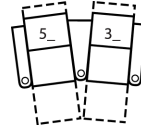

2 SEATS CURVED (5_/3_)

76 x 71"

194 x 179cm