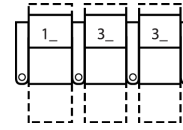

Width - measured from the widest point of the arm or arm pillow to the widest point of the opposite arm or arm pillow.

Arm Height - measured from the top of the arm to the floor.

Seat Height - measured from the crown of the seat cushion to the floor.

Seat Cushion Foam and Fibre-filled Components - five year pro-rated warranty

2 SEATS STRAIGHT (1_/3_)

70 x 69"

177 x 174cm

2 SEATS CURVED (5_/3_)

76 x 71"

194 x 179cm

3 SEATS STRAIGHT (1_/3_/3_)

101 x 69"

256 x 174cm

3 SEATS CURVED (5_/7_/3_)

113 x 74"

287 x 187cm

4 SEATS STRAIGHT (1_/3_/3_/3_)

132 x 69"

336 x 174cm