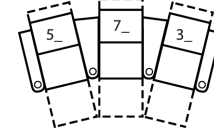

Width - measured from the widest point of the arm or arm pillow to the widest point of the opposite arm or arm pillow.

Arm Height - measured from the top of the arm to the floor.

Seat Height - measured from the crown of the seat cushion to the floor.

Seat Cushion Foam and Fibre-filled Components - five year pro-rated warranty

2 SEATS STRAIGHT (1_/3_)

70 x 69"

177 x 174cm

2 SEATS CURVED (5_/3_)

76 x 71"

194 x 179cm

3 SEATS STRAIGHT (1_/3_/3_)

101 x 69"

256 x 174cm

3 SEATS CURVED (5_/7_/3_)

113 x 74"

287 x 187cm

4 SEATS STRAIGHT (1_/3_/3_/3_)

132 x 69"

336 x 174cm

4 SEATS CURVED (5_/7_/7_/3_)

149 x 78"

378 x 199cm

4 SEAT STRAIGHT (1_/4_/1_)

125 x 69"

316 x 174cm

2 SEATS STRAIGHT (2_/3_)

62 x 69"