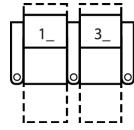

2 SEATS STRAIGHT (1_/3_)

70 x 69"

177 x 174cm