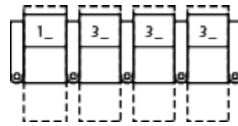

**1R-Manual Recliner**  
 36 x 38 x 44"  
 91 x 96 x 113cm  
 IA: 23" / 58cm

**2R-LHF Arm, Man Recliner**  
 29 x 38 x 44"  
 74 x 96 x 113cm

**3R-RHF Arm, Man Recliner**  
 29 x 38 x 44"  
 74 x 96 x 113cm

94 x 65"

238 x 165cm

**3 SEATS CURVED (5\_/\_7\_/\_/3\_/\_)**

108 x 69"

274 x 176cm

**4 SEATS STRAIGHT (1\_/\_3\_/\_/3\_/\_/3\_/\_)**

122 x 65"

311 x 165cm