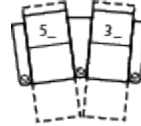

2 SEATS CURVED (5_/_3_/_)

72 x 67"

183 x 169cm