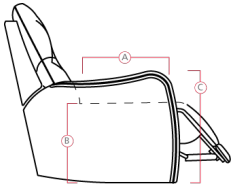

# 41453 HIFI

**PALLISER®**

Dimensions shown as Width x Depth x Height. Specifications are correct at time of printing and are subject to change without notice.  
**LHF** - left hand facing **RHF** - right hand facing **IA** - inside arm to inside arm. Depth of reclining piece measured in closed position. For SKU options:  
**R**=Manual Recline, **E**=Power Recline

**1R-Manual Recliner**  
 36 x 38 x 44"  
 91 x 96 x 113cm  
 IA: 23" / 58cm

**2R-LHF Arm, Man Recliner**  
 29 x 38 x 44"  
 74 x 96 x 113cm

**3R-RHF Arm, Man Recliner**  
 29 x 38 x 44"  
 74 x 96 x 113cm

**4R-Armless Loveseat Man Recliner**  
 44 x 38 x 44"  
 113 x 96 x 113cm

**5R-LHF Arm, RHF Wedge, Man Recliner**  
 43 x 38 x 44"  
 110 x 96 x 113cm  
 IA: 23" / 58cm

**6R-RHF Arm, LHF Wedge, Man Recliner**  
 43 x 38 x 44"  
 110 x 96 x 113cm  
 IA: 23" / 58cm

## Dimensions

- A - Seat Depth - 22"/ 56cm
- B - Seat Height - 20"/ 51cm
- C - Arm Height - 25"/ 64cm