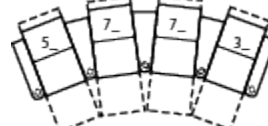

# 41453 HIFI

**PALLISER®**

Dimensions shown as Width x Depth x Height. Specifications are correct at time of printing and are subject to change without notice.  
**LHF** - left hand facing **RHF** - right hand facing **IA** - inside arm to inside arm. Depth of reclining piece measured in closed position. For SKU options:  
**R**=Manual Recline, **E**=Power Recline

**1R-Manual Recliner**  
 36 x 38 x 44"  
 91 x 96 x 113cm  
 IA: 23" / 58cm

**2R-LHF Arm, Man Recliner**  
 29 x 38 x 44"  
 74 x 96 x 113cm

**3R-RHF Arm, Man Recliner**  
 29 x 38 x 44"  
 74 x 96 x 113cm

94 x 65"

238 x 165cm

**3 SEATS CURVED (5\_/\_7\_/\_/3\_/\_)**

108 x 69"

274 x 176cm

**4 SEATS STRAIGHT (1\_/\_3\_/\_/3\_/\_/3\_/\_)**

122 x 65"

311 x 165cm

**4 SEATS CURVED (5\_/\_7\_/\_/7\_/\_/3\_/\_)**

143 x 73"

362 x 186cm

**4 SEAT STRAIGHT (1\_/\_4\_/\_/1\_/\_)**

116 x 65"

294 x 165cm

**2 SEATS STRAIGHT (2\_/\_3\_/\_)**

58 x 65"