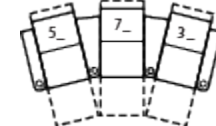

**1R-Manual Recliner**  
 36 x 38 x 44"  
 91 x 96 x 113cm  
 IA: 23" / 58cm

**2R-LHF Arm, Man Recliner**  
 29 x 38 x 44"  
 74 x 96 x 113cm

**3R-RHF Arm, Man Recliner**  
 29 x 38 x 44"  
 74 x 96 x 113cm

**Arm Height** - measured from the top of the arm to the floor.

**Seat Height** - measured from the crown of the seat cushion to the floor.

**Seat Cushion Foam and Fibre-filled Components** - five year pro-rated warranty

**2 SEATS STRAIGHT (1\_/\_3\_/\_)**

65 x 65"

164 x 165cm

**2 SEATS CURVED (5\_/\_3\_/\_)**

72 x 67"

183 x 169cm

**3 SEATS STRAIGHT (1\_/\_3\_/\_/3\_/\_)**

94 x 65"

238 x 165cm

**3 SEATS CURVED (5\_/\_7\_/\_/3\_/\_)**

108 x 69"

274 x 176cm

**4 SEATS STRAIGHT (1\_/\_3\_/\_/3\_/\_/3\_/\_)**

122 x 65"

311 x 165cm