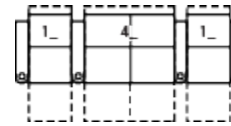

4 SEAT STRAIGHT (1_/_4_/_/1_/_)

116 x 65"

294 x 165cm