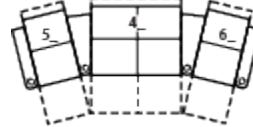

**1R-Manual Recliner**  
 36 x 38 x 44"  
 91 x 96 x 113cm  
 IA: 23" / 58cm

**2R-LHF Arm, Man Recliner**  
 29 x 38 x 44"  
 74 x 96 x 113cm

**3R-RHF Arm, Man Recliner**  
 29 x 38 x 44"  
 74 x 96 x 113cm

## Dimensions

- A - Seat Depth - 22"/ 56cm
- B - Seat Height - 20"/ 51cm
- C - Arm Height - 25"/ 64cm

**4 SEATS CURVED (5\_/\_7\_/\_/7\_/\_/3\_/\_)**

143 x 73"

362 x 186cm

**4 SEAT STRAIGHT (1\_/\_4\_/\_/1\_/\_)**

116 x 65"

294 x 165cm

**2 SEATS STRAIGHT (2\_/\_3\_/\_)**

58 x 65"

147 x 165cm

**3 SEAT STRAIGHT (2\_/\_8\_/\_/3\_/\_)**

80 x 65"

204 x 165cm

**4 SEATS CURVED (5\_/\_4\_/\_/6\_/\_)**

130 x 69"

330 x 176cm