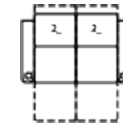

**1R-Manual Recliner**  
 36 x 38 x 44"  
 91 x 96 x 113cm  
 IA: 23" / 58cm

**2R-LHF Arm, Man Recliner**  
 29 x 38 x 44"  
 74 x 96 x 113cm

**3R-RHF Arm, Man Recliner**  
 29 x 38 x 44"  
 74 x 96 x 113cm

## Dimensions

- A - Seat Depth - 22"/ 56cm
- B - Seat Height - 20"/ 51cm
- C - Arm Height - 25"/ 64cm

**4 SEATS CURVED (5\_/\_7\_/\_/7\_/\_/3\_/\_)**

143 x 73"

362 x 186cm

**4 SEAT STRAIGHT (1\_/\_4\_/\_/1\_/\_)**

116 x 65"

294 x 165cm

**2 SEATS STRAIGHT (2\_/\_3\_/\_)**

58 x 65"