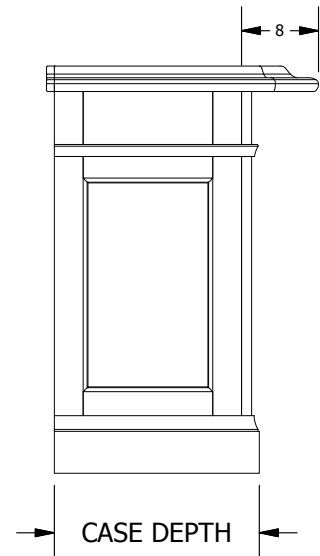

ENTERTAINMENT FURNITURE

PROPRIETARY & CONFIDENTIAL

BYOB Std Straight Bar

PRODUCT DATA SHEET

SHEET 1 OF 1

PART NUMBER	# OPTION BANKS	TOTAL LENGTH	Monroe			Nassau			Richmond		
			SHELF WIDTH	CASE WIDTH	CASE DEPTH	SHELF WIDTH	CASE WIDTH	CASE DEPTH	SHELF WIDTH	CASE WIDTH	CASE DEPTH
 B60S-(STYLE)-STR	1	60	21 3/8	45 5/8	21 3/8	21 3/8	44	20 3/8	21 3/8	47 3/4	20 5/16
B66S-(STYLE)-STR	1	66	27 3/8	51 5/8	21 3/8	27 3/8	50	20 3/8	27 3/8	53 3/4	20 5/16
 B72S-(STYLE)-STR	2	72	16 3/8	57 5/8	21 3/8	16 3/8	56	20 3/8	16 3/8	59 3/4	20 5/16
B78S-(STYLE)-STR	2	78	22 3/8	63 5/8	21 3/8	22 3/8	62	20 3/8	22 3/8	65 3/4	20 5/16
B84S-(STYLE)-STR	2	84	28 3/8	69 5/8	21 3/8	28 3/8	68	20 3/8	28 3/8	71 3/4	20 5/16
 B90S-(STYLE)-STR	3	90	17 3/8	75 5/8	21 3/8	17 3/8	74	20 3/8	17 3/8	77 3/4	20 5/16
B96S-(STYLE)-STR	3	96	23 3/8	81 5/8	21 3/8	23 3/8	80	20 3/8	23 3/8	83 3/4	20 5/16
B102S-(STYLE)-STR	3	102	29 3/8	87 5/8	21 3/8	29 3/8	86	20 3/8	29 3/8	89 3/4	20 5/16
 B108S-(STYLE)-STR	4	108	18 3/8	93 5/8	21 3/8	18 3/8	92	20 3/8	18 3/8	95 3/4	20 5/16
B114S-(STYLE)-STR	4	114	24 3/8	99 5/8	21 3/8	24 3/8	98	20 3/8	24 3/8	101 3/4	20 5/16