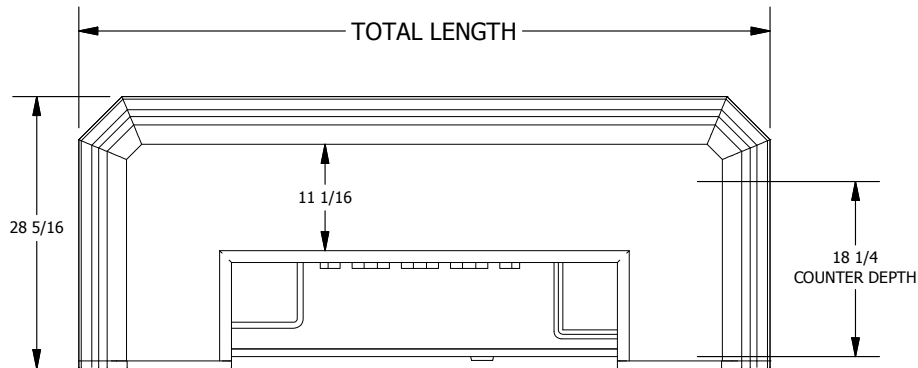

ENTERTAINMENT FURNITURE

PROPRIETARY & CONFIDENTIAL

BYOB Std Straight Bar

PRODUCT DATA SHEET

SHEET 1 OF 1

PART NUMBER	# OPTION BANKS	TOTAL LENGTH	Monroe			Nassau			Richmond		
			SHELF WIDTH	CASE WIDTH	CASE DEPTH	SHELF WIDTH	CASE WIDTH	CASE DEPTH	SHELF WIDTH	CASE WIDTH	CASE DEPTH
 B60S-(STYLE)-STR	1	60	21 3/8	45 5/8	21 3/8	21 3/8	44	20 3/8	21 3/8	47 3/4	20 5/16
B66S-(STYLE)-STR	1	66	27 3/8	51 5/8	21 3/8	27 3/8	50	20 3/8	27 3/8	53 3/4	20 5/16
 B72S-(STYLE)-STR	2	72	16 3/8	57 5/8	21 3/8	16 3/8	56	20 3/8	16 3/8	59 3/4	20 5/16
B78S-(STYLE)-STR	2	78	22 3/8	63 5/8	21 3/8	22 3/8	62	20 3/8	22 3/8	65 3/4	20 5/16
B84S-(STYLE)-STR	2	84	28 3/8	69 5/8	21 3/8	28 3/8	68	20 3/8	28 3/8	71 3/4	20 5/16
 B90S-(STYLE)-STR	3	90	17 3/8	75 5/8	21 3/8	17 3/8	74	20 3/8	17 3/8	77 3/4	20 5/16
B96S-(STYLE)-STR	3	96	23 3/8	81 5/8	21 3/8	23 3/8	80	20 3/8	23 3/8	83 3/4	20 5/16
B102S-(STYLE)-STR	3	102	29 3/8	87 5/8	21 3/8	29 3/8	86	20 3/8	29 3/8	89 3/4	20 5/16
 B108S-(STYLE)-STR	4	108	18 3/8	93 5/8	21 3/8	18 3/8	92	20 3/8	18 3/8	95 3/4	20 5/16
B114S-(STYLE)-STR	4	114	24 3/8	99 5/8	21 3/8	24 3/8	98	20 3/8	24 3/8	101 3/4	20 5/16