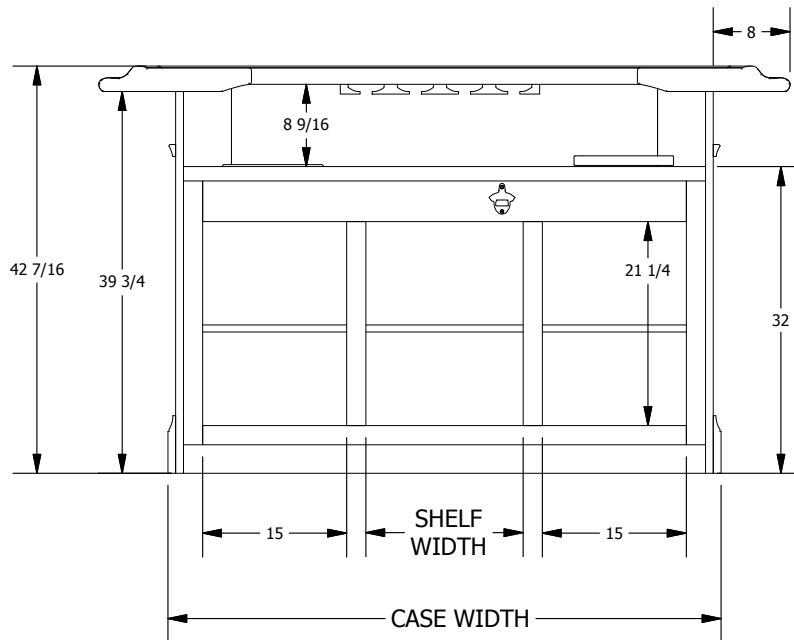

ENTERTAINMENT FURNITURE

PROPRIETARY & CONFIDENTIAL

BYOB Std Straight Bar

PRODUCT DATA SHEET

SHEET 1 OF 1

PART NUMBER	# OPTION BANKS	TOTAL LENGTH	Monroe			Nassau			Richmond		
			SHELF WIDTH	CASE WIDTH	CASE DEPTH	SHELF WIDTH	CASE WIDTH	CASE DEPTH	SHELF WIDTH	CASE WIDTH	CASE DEPTH
 B60S-(STYLE)-STR	1	60	21 3/8	45 5/8	21 3/8	21 3/8	44	20 3/8	21 3/8	47 3/4	20 5/16
B66S-(STYLE)-STR	1	66	27 3/8	51 5/8	21 3/8	27 3/8	50	20 3/8	27 3/8	53 3/4	20 5/16
 B72S-(STYLE)-STR	2	72	16 3/8	57 5/8	21 3/8	16 3/8	56	20 3/8	16 3/8	59 3/4	20 5/16
B78S-(STYLE)-STR	2	78	22 3/8	63 5/8	21 3/8	22 3/8	62	20 3/8	22 3/8	65 3/4	20 5/16
B84S-(STYLE)-STR	2	84	28 3/8	69 5/8	21 3/8	28 3/8	68	20 3/8	28 3/8	71 3/4	20 5/16
 B90S-(STYLE)-STR	3	90	17 3/8	75 5/8	21 3/8	17 3/8	74	20 3/8	17 3/8	77 3/4	20 5/16
B96S-(STYLE)-STR	3	96	23 3/8	81 5/8	21 3/8	23 3/8	80	20 3/8	23 3/8	83 3/4	20 5/16
B102S-(STYLE)-STR	3	102	29 3/8	87 5/8	21 3/8	29 3/8	86	20 3/8	29 3/8	89 3/4	20 5/16
 B108S-(STYLE)-STR	4	108	18 3/8	93 5/8	21 3/8	18 3/8	92	20 3/8	18 3/8	95 3/4	20 5/16
B114S-(STYLE)-STR	4	114	24 3/8	99 5/8	21 3/8	24 3/8	98	20 3/8	24 3/8	101 3/4	20 5/16