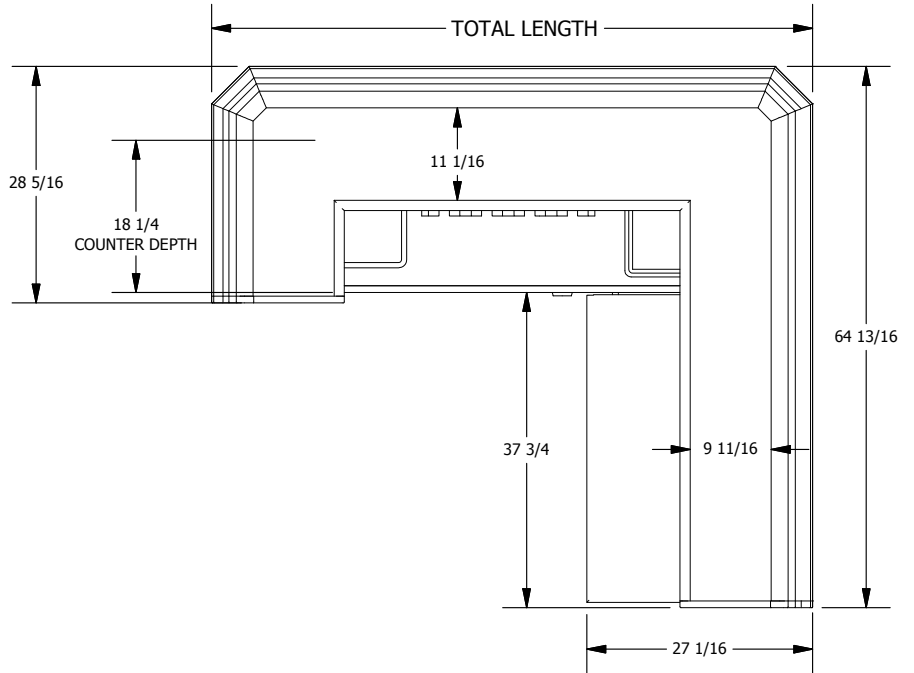

ENTERTAINMENT FURNITURE

PROPRIETARY & CONFIDENTIAL

BYOB Std Return Bar

PRODUCT DATA SHEET

SHEET 1 OF 1

Monroe

Nassau

Richmond

PART NUMBER	# OPTION BANKS	TOTAL LENGTH	Monroe			Nassau			Richmond		
			SHELF WIDTH	CASE WIDTH	CASE DEPTH	SHELF WIDTH	CASE WIDTH	CASE DEPTH	SHELF WIDTH	CASE WIDTH	CASE DEPTH
B72S-(STYLE)-RET	1+2RET	72	16 3/8	57 5/8	58 1/8	16 3/8	56	57 3/16	16 3/8	59 3/4	57 1/4
B78S-(STYLE)-RET	1+2RET	78	22 3/8	63 5/8	58 1/8	22 3/8	62	57 3/16	22 3/8	65 3/4	57 1/4
B84S-(STYLE)-RET	1+2RET	84	28 3/8	69 5/8	58 1/8	28 3/8	68	57 3/16	28 3/8	71 3/4	57 1/4
B90S-(STYLE)-RET	2+2RET	90	17 3/8	75 5/8	58 1/8	17 3/8	74	57 3/16	17 3/8	77 3/4	57 1/4
B96S-(STYLE)-RET	2+2RET	96	23 3/8	81 5/8	58 1/8	23 3/8	80	57 3/16	23 3/8	83 3/4	57 1/4
B102S-(STYLE)-RET	2+2RET	102	29 3/8	87 5/8	58 1/8	29 3/8	86	57 3/16	29 3/8	89 3/4	57 1/4
B108S-(STYLE)-RET	3+2RET	108	18 3/8	93 5/8	58 1/8	18 3/8	92	57 3/16	18 3/8	95 3/4	57 1/4
B114S-(STYLE)-RET	3+2RET	114	24 3/8	99 5/8	58 1/8	24 3/8	98	57 3/16	24 3/8	101 3/4	57 1/4