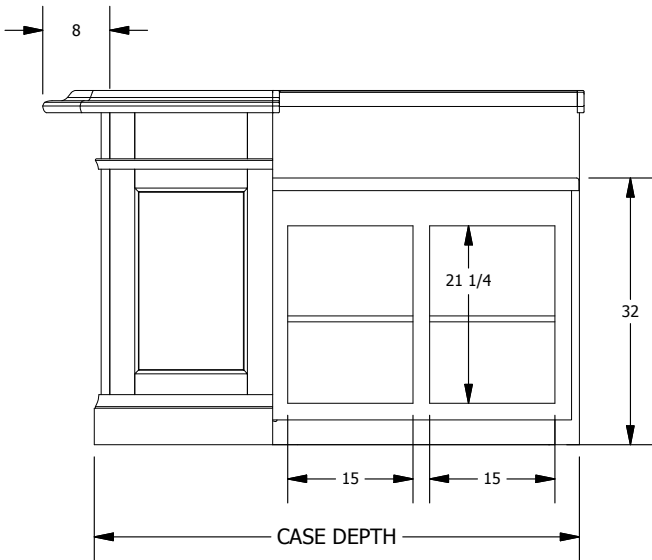

ENTERTAINMENT FURNITURE

PROPRIETARY & CONFIDENTIAL

BYOB Std Return Bar

PRODUCT DATA SHEET

SHEET 1 OF 1

Monroe

Nassau

Richmond

PART NUMBER	# OPTION BANKS	TOTAL LENGTH	Monroe			Nassau			Richmond		
			SHELF WIDTH	CASE WIDTH	CASE DEPTH	SHELF WIDTH	CASE WIDTH	CASE DEPTH	SHELF WIDTH	CASE WIDTH	CASE DEPTH
B72S-(STYLE)-RET	1+2RET	72	16 3/8	57 5/8	58 1/8	16 3/8	56	57 3/16	16 3/8	59 3/4	57 1/4
B78S-(STYLE)-RET	1+2RET	78	22 3/8	63 5/8	58 1/8	22 3/8	62	57 3/16	22 3/8	65 3/4	57 1/4
B84S-(STYLE)-RET	1+2RET	84	28 3/8	69 5/8	58 1/8	28 3/8	68	57 3/16	28 3/8	71 3/4	57 1/4
B90S-(STYLE)-RET	2+2RET	90	17 3/8	75 5/8	58 1/8	17 3/8	74	57 3/16	17 3/8	77 3/4	57 1/4
B96S-(STYLE)-RET	2+2RET	96	23 3/8	81 5/8	58 1/8	23 3/8	80	57 3/16	23 3/8	83 3/4	57 1/4
B102S-(STYLE)-RET	2+2RET	102	29 3/8	87 5/8	58 1/8	29 3/8	86	57 3/16	29 3/8	89 3/4	57 1/4
B108S-(STYLE)-RET	3+2RET	108	18 3/8	93 5/8	58 1/8	18 3/8	92	57 3/16	18 3/8	95 3/4	57 1/4
B114S-(STYLE)-RET	3+2RET	114	24 3/8	99 5/8	58 1/8	24 3/8	98	57 3/16	24 3/8	101 3/4	57 1/4