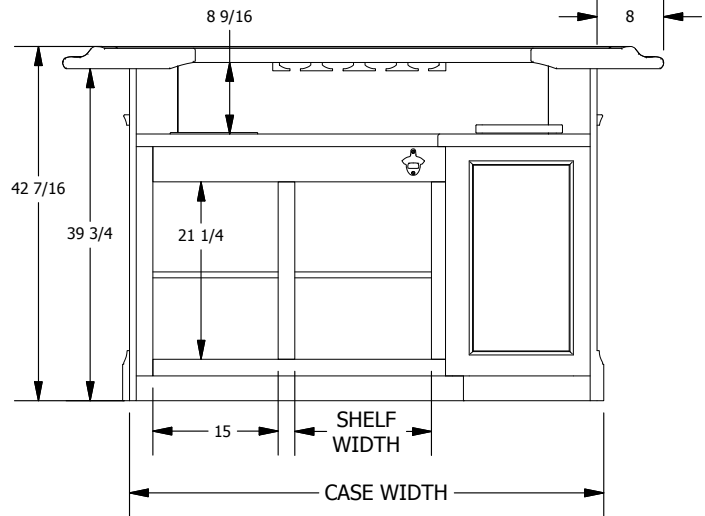

ENTERTAINMENT FURNITURE

PROPRIETARY & CONFIDENTIAL

BYOB Std Return Bar

PRODUCT DATA SHEET

SHEET 1 OF 1

Monroe

Nassau

Richmond

PART NUMBER	# OPTION BANKS	TOTAL LENGTH	Monroe			Nassau			Richmond		
			SHELF WIDTH	CASE WIDTH	CASE DEPTH	SHELF WIDTH	CASE WIDTH	CASE DEPTH	SHELF WIDTH	CASE WIDTH	CASE DEPTH
B72S-(STYLE)-RET	1+2RET	72	16 3/8	57 5/8	58 1/8	16 3/8	56	57 3/16	16 3/8	59 3/4	57 1/4
B78S-(STYLE)-RET	1+2RET	78	22 3/8	63 5/8	58 1/8	22 3/8	62	57 3/16	22 3/8	65 3/4	57 1/4
B84S-(STYLE)-RET	1+2RET	84	28 3/8	69 5/8	58 1/8	28 3/8	68	57 3/16	28 3/8	71 3/4	57 1/4
B90S-(STYLE)-RET	2+2RET	90	17 3/8	75 5/8	58 1/8	17 3/8	74	57 3/16	17 3/8	77 3/4	57 1/4
B96S-(STYLE)-RET	2+2RET	96	23 3/8	81 5/8	58 1/8	23 3/8	80	57 3/16	23 3/8	83 3/4	57 1/4
B102S-(STYLE)-RET	2+2RET	102	29 3/8	87 5/8	58 1/8	29 3/8	86	57 3/16	29 3/8	89 3/4	57 1/4
B108S-(STYLE)-RET	3+2RET	108	18 3/8	93 5/8	58 1/8	18 3/8	92	57 3/16	18 3/8	95 3/4	57 1/4
B114S-(STYLE)-RET	3+2RET	114	24 3/8	99 5/8	58 1/8	24 3/8	98	57 3/16	24 3/8	101 3/4	57 1/4