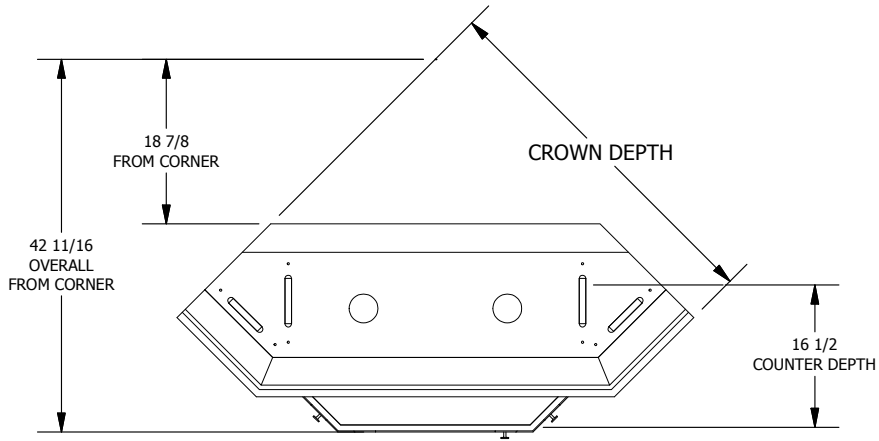

ENTERTAINMENT FURNITURE

PROPRIETARY &
CONFIDENTIAL

BYOB Std Corner Bar

PRODUCT DATA SHEET

SHEET 1 OF 1

Monroe

Nassau

Richmond

PART NUMBER	TOTAL HEIGHT	CROWN WIDTH	CROWN DEPTH	BASE WIDTH	TOTAL HEIGHT	CROWN WIDTH	CROWN DEPTH	BASE WIDTH	TOTAL HEIGHT	CROWN WIDTH	CROWN DEPTH	BASE WIDTH
B5084S-(STYLE)-COR	84 1/2	59 3/16	41 7/8	53 7/8	83	58 3/8	41 1/4	53.875	83	58 3/8	41 1/4	53.875
B5092S-(STYLE)-COR	92 1/2	59 3/16	41 7/8	53 7/8	91	58 3/8	41 1/4	53.875	91	58 3/8	41 1/4	53.875