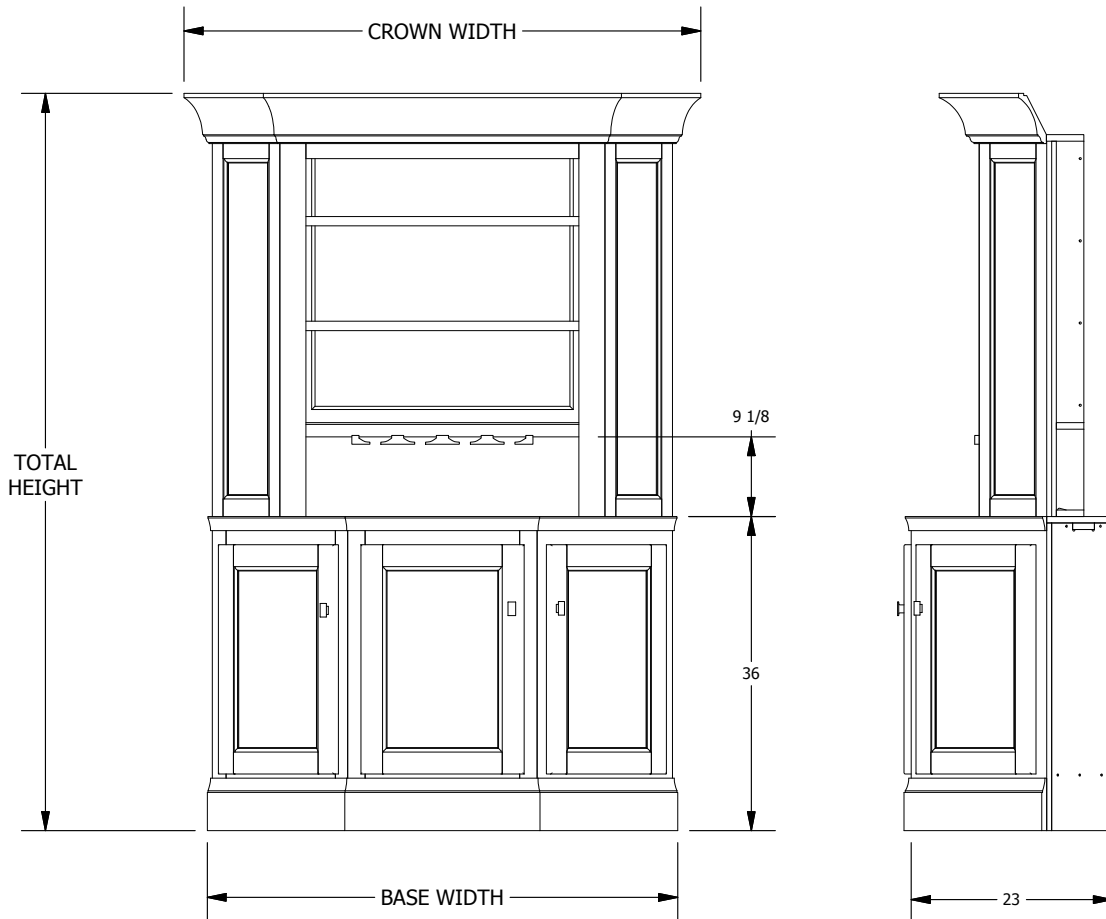

ENTERTAINMENT FURNITURE

PROPRIETARY &
CONFIDENTIAL

BYOB Std Corner Bar

PRODUCT DATA SHEET

SHEET 1 OF 1

Monroe

Nassau

Richmond

PART NUMBER	TOTAL HEIGHT	CROWN WIDTH	CROWN DEPTH	BASE WIDTH	TOTAL HEIGHT	CROWN WIDTH	CROWN DEPTH	BASE WIDTH	TOTAL HEIGHT	CROWN WIDTH	CROWN DEPTH	BASE WIDTH
B5084S-(STYLE)-COR	84 1/2	59 3/16	41 7/8	53 7/8	83	58 3/8	41 1/4	53.875	83	58 3/8	41 1/4	53.875
B5092S-(STYLE)-COR	92 1/2	59 3/16	41 7/8	53 7/8	91	58 3/8	41 1/4	53.875	91	58 3/8	41 1/4	53.875