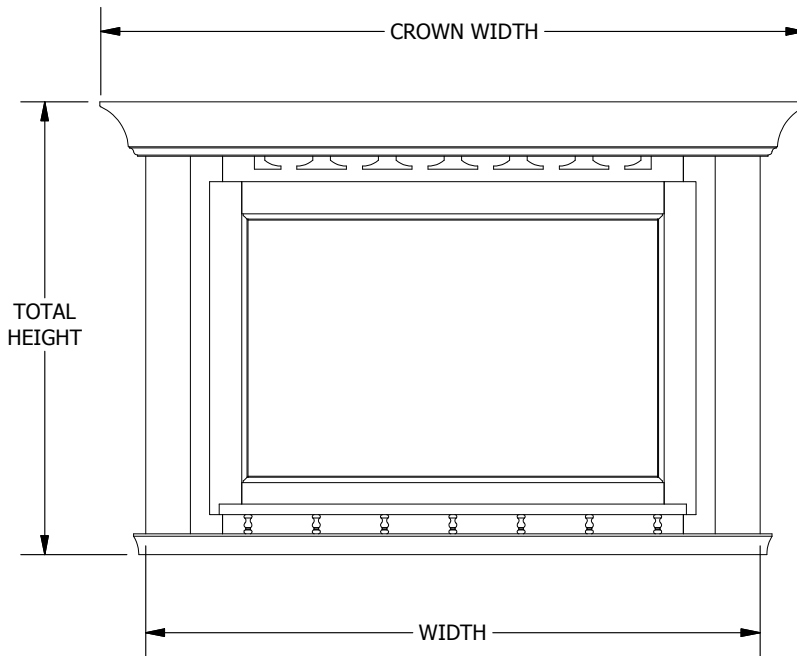

ENTERTAINMENT FURNITURE

PROPRIETARY &
CONFIDENTIAL

BYOB Hanging Wall Bar

PRODUCT DATA SHEET

SHEET 1 OF 1

WIDTH	Mponroe			Nassau			Richmond		
	TOTAL HEIGHT	CROWN WIDTH	CROWN DEPTH	TOTAL HEIGHT	CROWN WIDTH	CROWN DEPTH	TOTAL HEIGHT	CROWN WIDTH	CROWN DEPTH
48	35 3/8	55 1/8	9 5/16	35 3/8	56 8/25	10	35 3/8	56 8/25	10
60	35 3/8	67 1/8	9 5/16	35 3/8	68 8/25	10	35 3/8	68 8/25	10