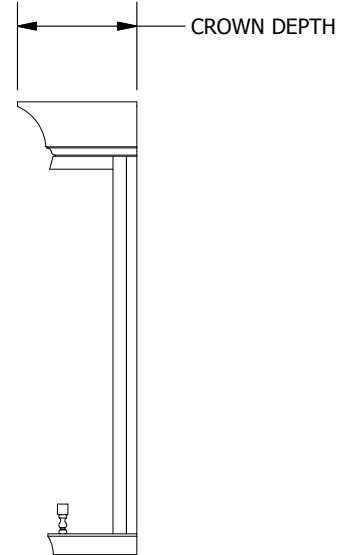

ENTERTAINMENT FURNITURE

PROPRIETARY &
CONFIDENTIAL

BYOB Hanging Wall Bar

PRODUCT DATA SHEET

SHEET 1 OF 1

WIDTH	Mponroe			Nassau			Richmond		
	TOTAL HEIGHT	CROWN WIDTH	CROWN DEPTH	TOTAL HEIGHT	CROWN WIDTH	CROWN DEPTH	TOTAL HEIGHT	CROWN WIDTH	CROWN DEPTH
48	35 3/8	55 1/8	9 5/16	35 3/8	56 8/25	10	35 3/8	56 8/25	10
60	35 3/8	67 1/8	9 5/16	35 3/8	68 8/25	10	35 3/8	68 8/25	10