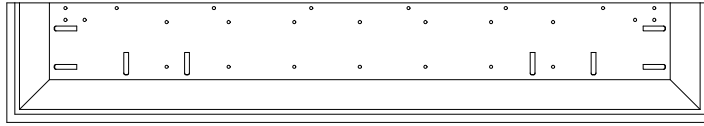

ENTERTAINMENT FURNITURE

PROPRIETARY &
CONFIDENTIAL

BYOB Hanging Wall Bar

PRODUCT DATA SHEET

SHEET 1 OF 1

WIDTH	Mponroe			Nassau			Richmond		
	TOTAL HEIGHT	CROWN WIDTH	CROWN DEPTH	TOTAL HEIGHT	CROWN WIDTH	CROWN DEPTH	TOTAL HEIGHT	CROWN WIDTH	CROWN DEPTH
48	35 3/8	55 1/8	9 5/16	35 3/8	56 8/25	10	35 3/8	56 8/25	10
60	35 3/8	67 1/8	9 5/16	35 3/8	68 8/25	10	35 3/8	68 8/25	10