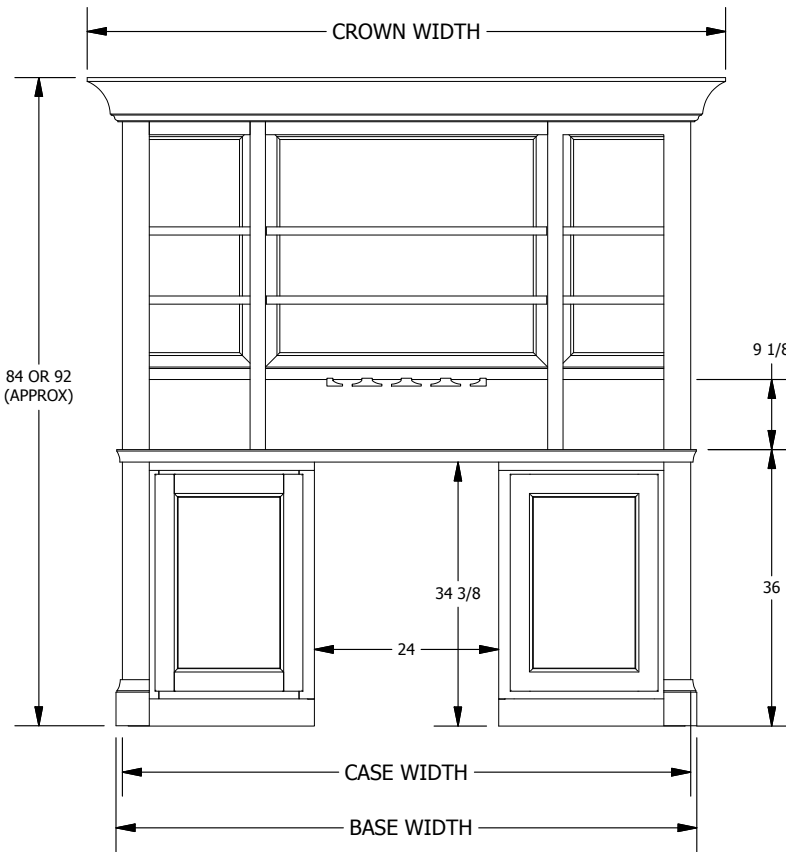

ENTERTAINMENT FURNITURE

PROPRIETARY & CONFIDENTIAL

BYOB Dlx Back Bar

PRODUCT DATA SHEET

SHEET 1 OF 1

Monroe

Nassau

Richmond

	CASE WIDTH	NUMBER DOORS	CROWN WIDTH	CROWN DEPTH	BASE WIDTH	BASE DEPTH	CROWN WIDTH	CROWN DEPTH	BASE WIDTH	BASE DEPTH	CROWN WIDTH	CROWN DEPTH	BASE WIDTH	BASE DEPTH
	44	-	53 1/8	16 9/16	45 5/8	24 13/16	51 15/16	16	45 5/8	24 13/16	51 15/16	16	45 5/8	24 13/16
	50	-	59 1/8	16 9/16	51 5/8	24 13/16	57 15/16	16	51 5/8	24 13/16	57 15/16	16	51 5/8	24 13/16
	56	2	65 1/8	16 9/16	57 5/8	24 13/16	63 15/16	16	57 5/8	24 13/16	63 15/16	16	57 5/8	24 13/16
	62	2	71 1/8	16 9/16	63 5/8	24 13/16	69 15/16	16	63 5/8	24 13/16	69 15/16	16	63 5/8	24 13/16
	68	2	77 1/8	16 9/16	69 5/8	24 13/16	75 15/16	16	69 5/8	24 13/16	75 15/16	16	69 5/8	24 13/16
	74	2	83 1/8	16 9/16	75 5/8	24 13/16	81 15/16	16	75 5/8	24 13/16	81 15/16	16	75 5/8	24 13/16
	80	2	89 1/8	16 9/16	81 5/8	24 13/16	87 15/16	16	81 5/8	24 13/16	87 15/16	16	81 5/8	24 13/16
	86	4	95 1/8	16 9/16	87 5/8	24 13/16	93 15/16	16	87 5/8	24 13/16	93 15/16	16	87 5/8	24 13/16
	92	4	101 1/8	16 9/16	93 5/8	24 13/16	99 15/16	16	93 5/8	24 13/16	99 15/16	16	93 5/8	24 13/16
	98	4	107 1/8	16 9/16	99 5/8	24 13/16	105 15/16	16	99 5/8	24 13/16	105 15/16	16	99 5/8	24 13/16